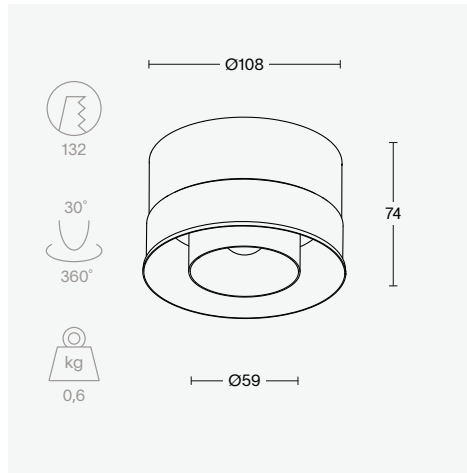

light + ventilation short

light specs

lamp	LED
reflector	glass lens
driver	excluded
IP	65
CRI	90+
class	III

ventilation specs

type	air extraction
air flow	max. 50m ³ /h
pressure	7 - 75 Pa
noise level	< 25 dB(A)
adjustment	32 steps
lock mechanism	integrated

luminaire output

	2700K			3000K		
	25°	40°	60°	25°	40°	60°
350mA (5.7W)	420 lm	585 lm	585 lm	460 lm	645 lm	645 lm
500mA (8.5W)	555 lm	730 lm	730 lm	610 lm	805 lm	805 lm

order number

	2700K			3000K		
	25°	40°	60°	25°	40°	60°
black ano.	8000 - 1013	8000 - 2248	8000 - 2249	8000 - 1014	8000 - 2250	8000 - 2251
white struc.	8000 - 1015	8000 - 2256	8000 - 2257	8000 - 1016	8000 - 2258	8000 - 2259

light + ventilation short

ventilation - capacity graphs

air extraction

air supply*

— with 25m³/h ring

— without 25m³/h ring

*downward airflow not suited for installation in or above comfort zones

accessoires