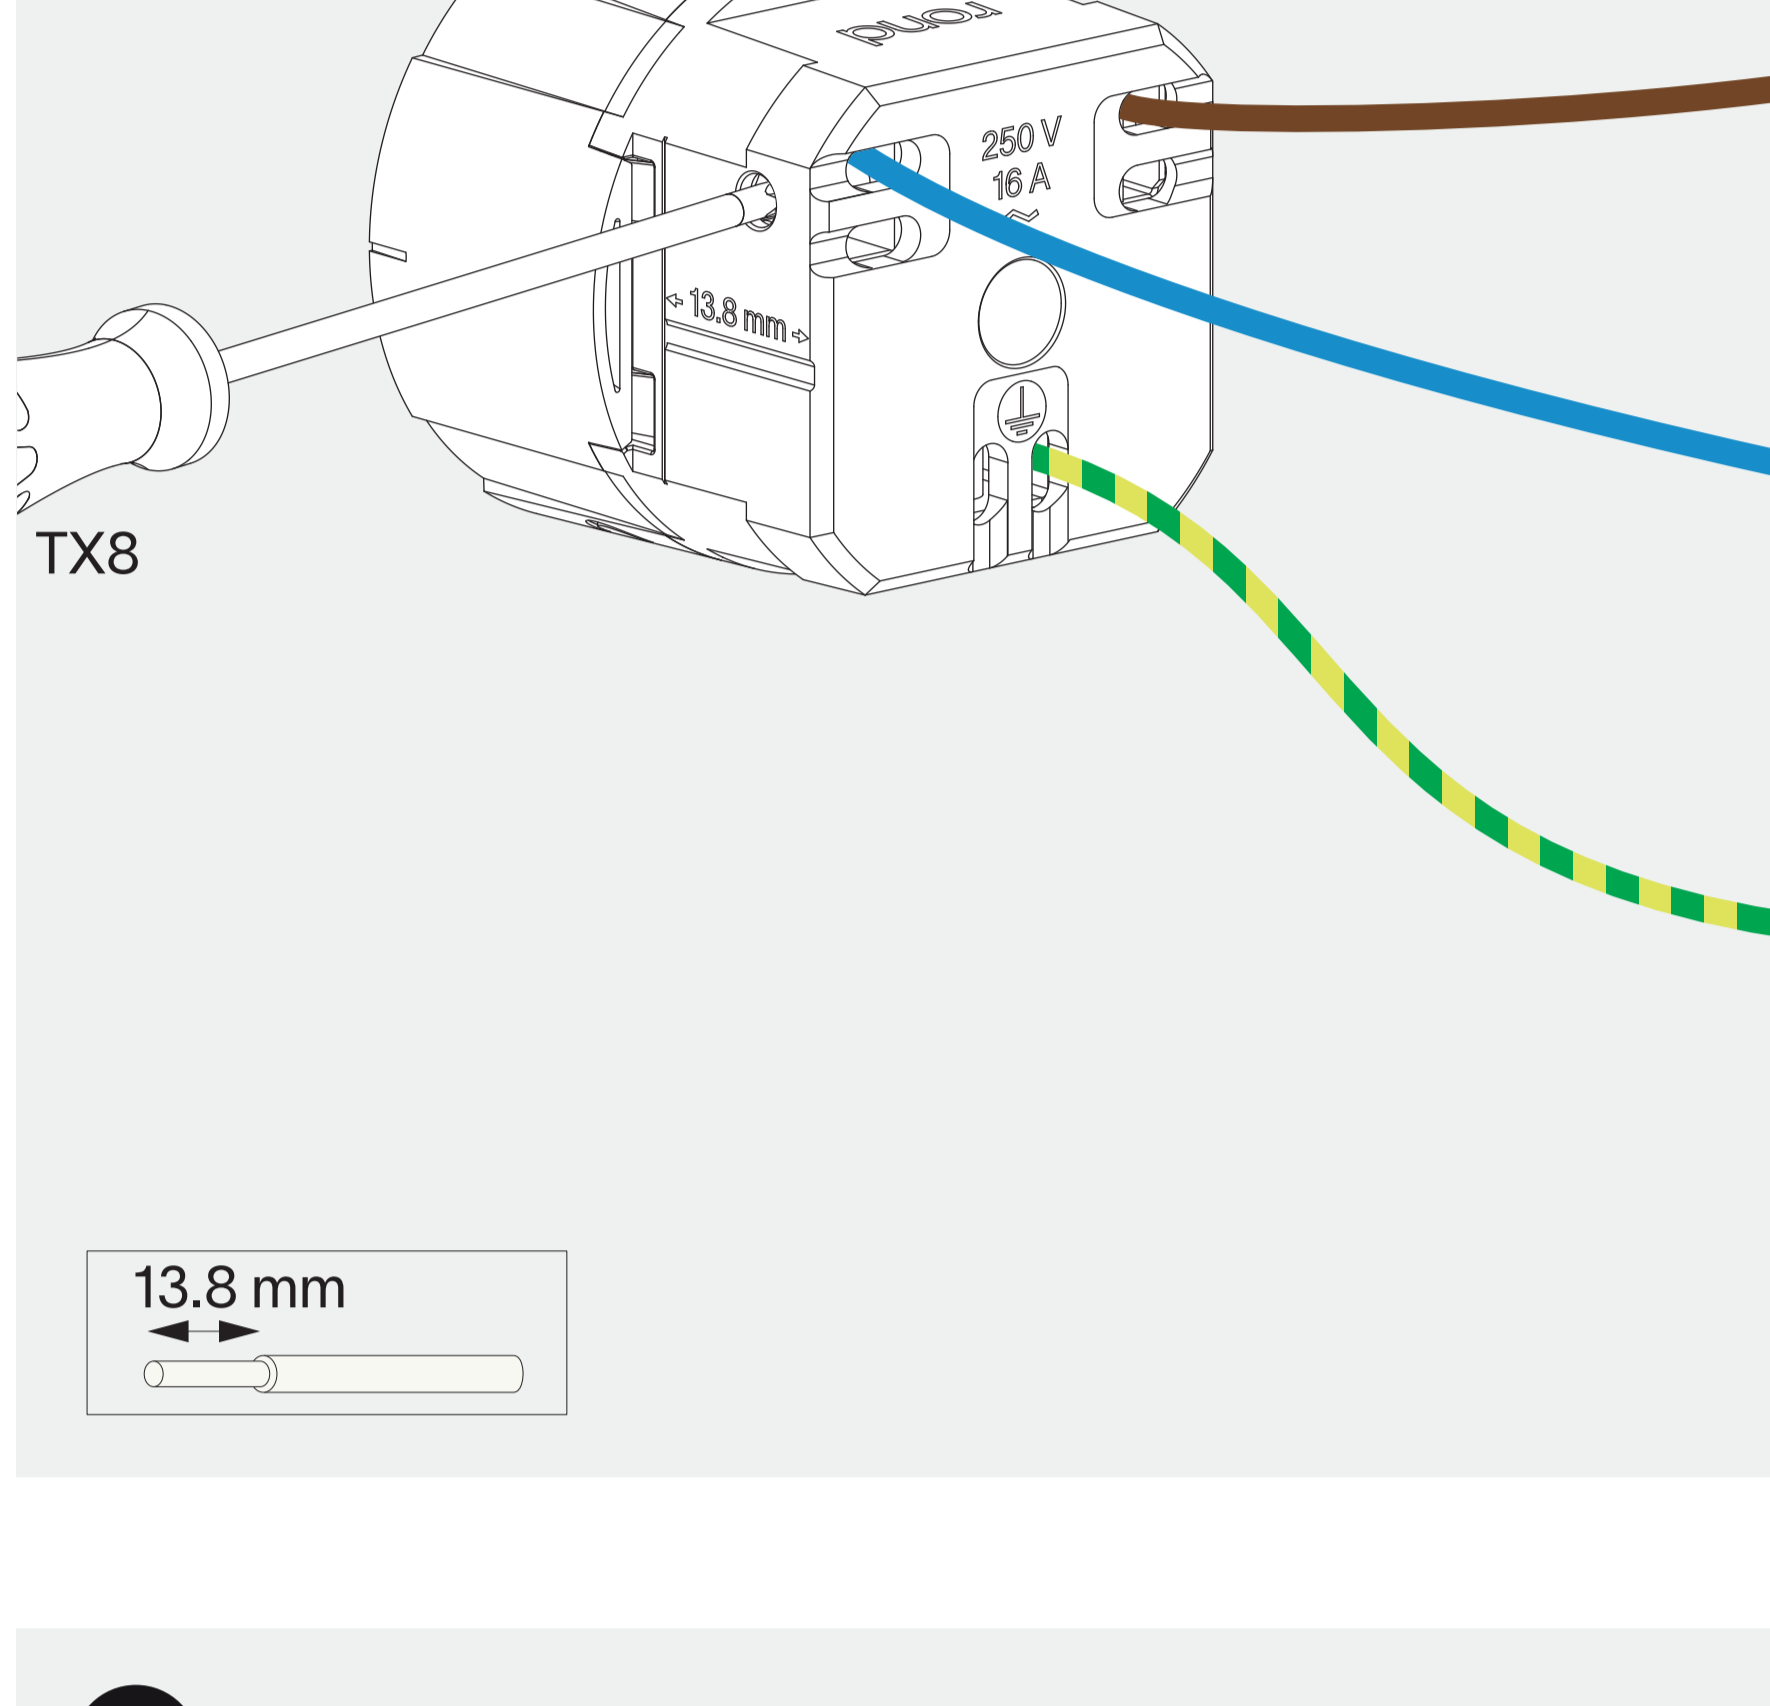

retrofit / easyfit / backfit socket installation instruction

for removal

thank you for choosing rond

rond.io Handelsstraat 19 - 8630 Veurne - Belgium

Installation must be done by skilled professionals only and instructions must be followed at all times. Warranty will not apply in case of wrongful use of if unskilled personnel attempts to repair a product.