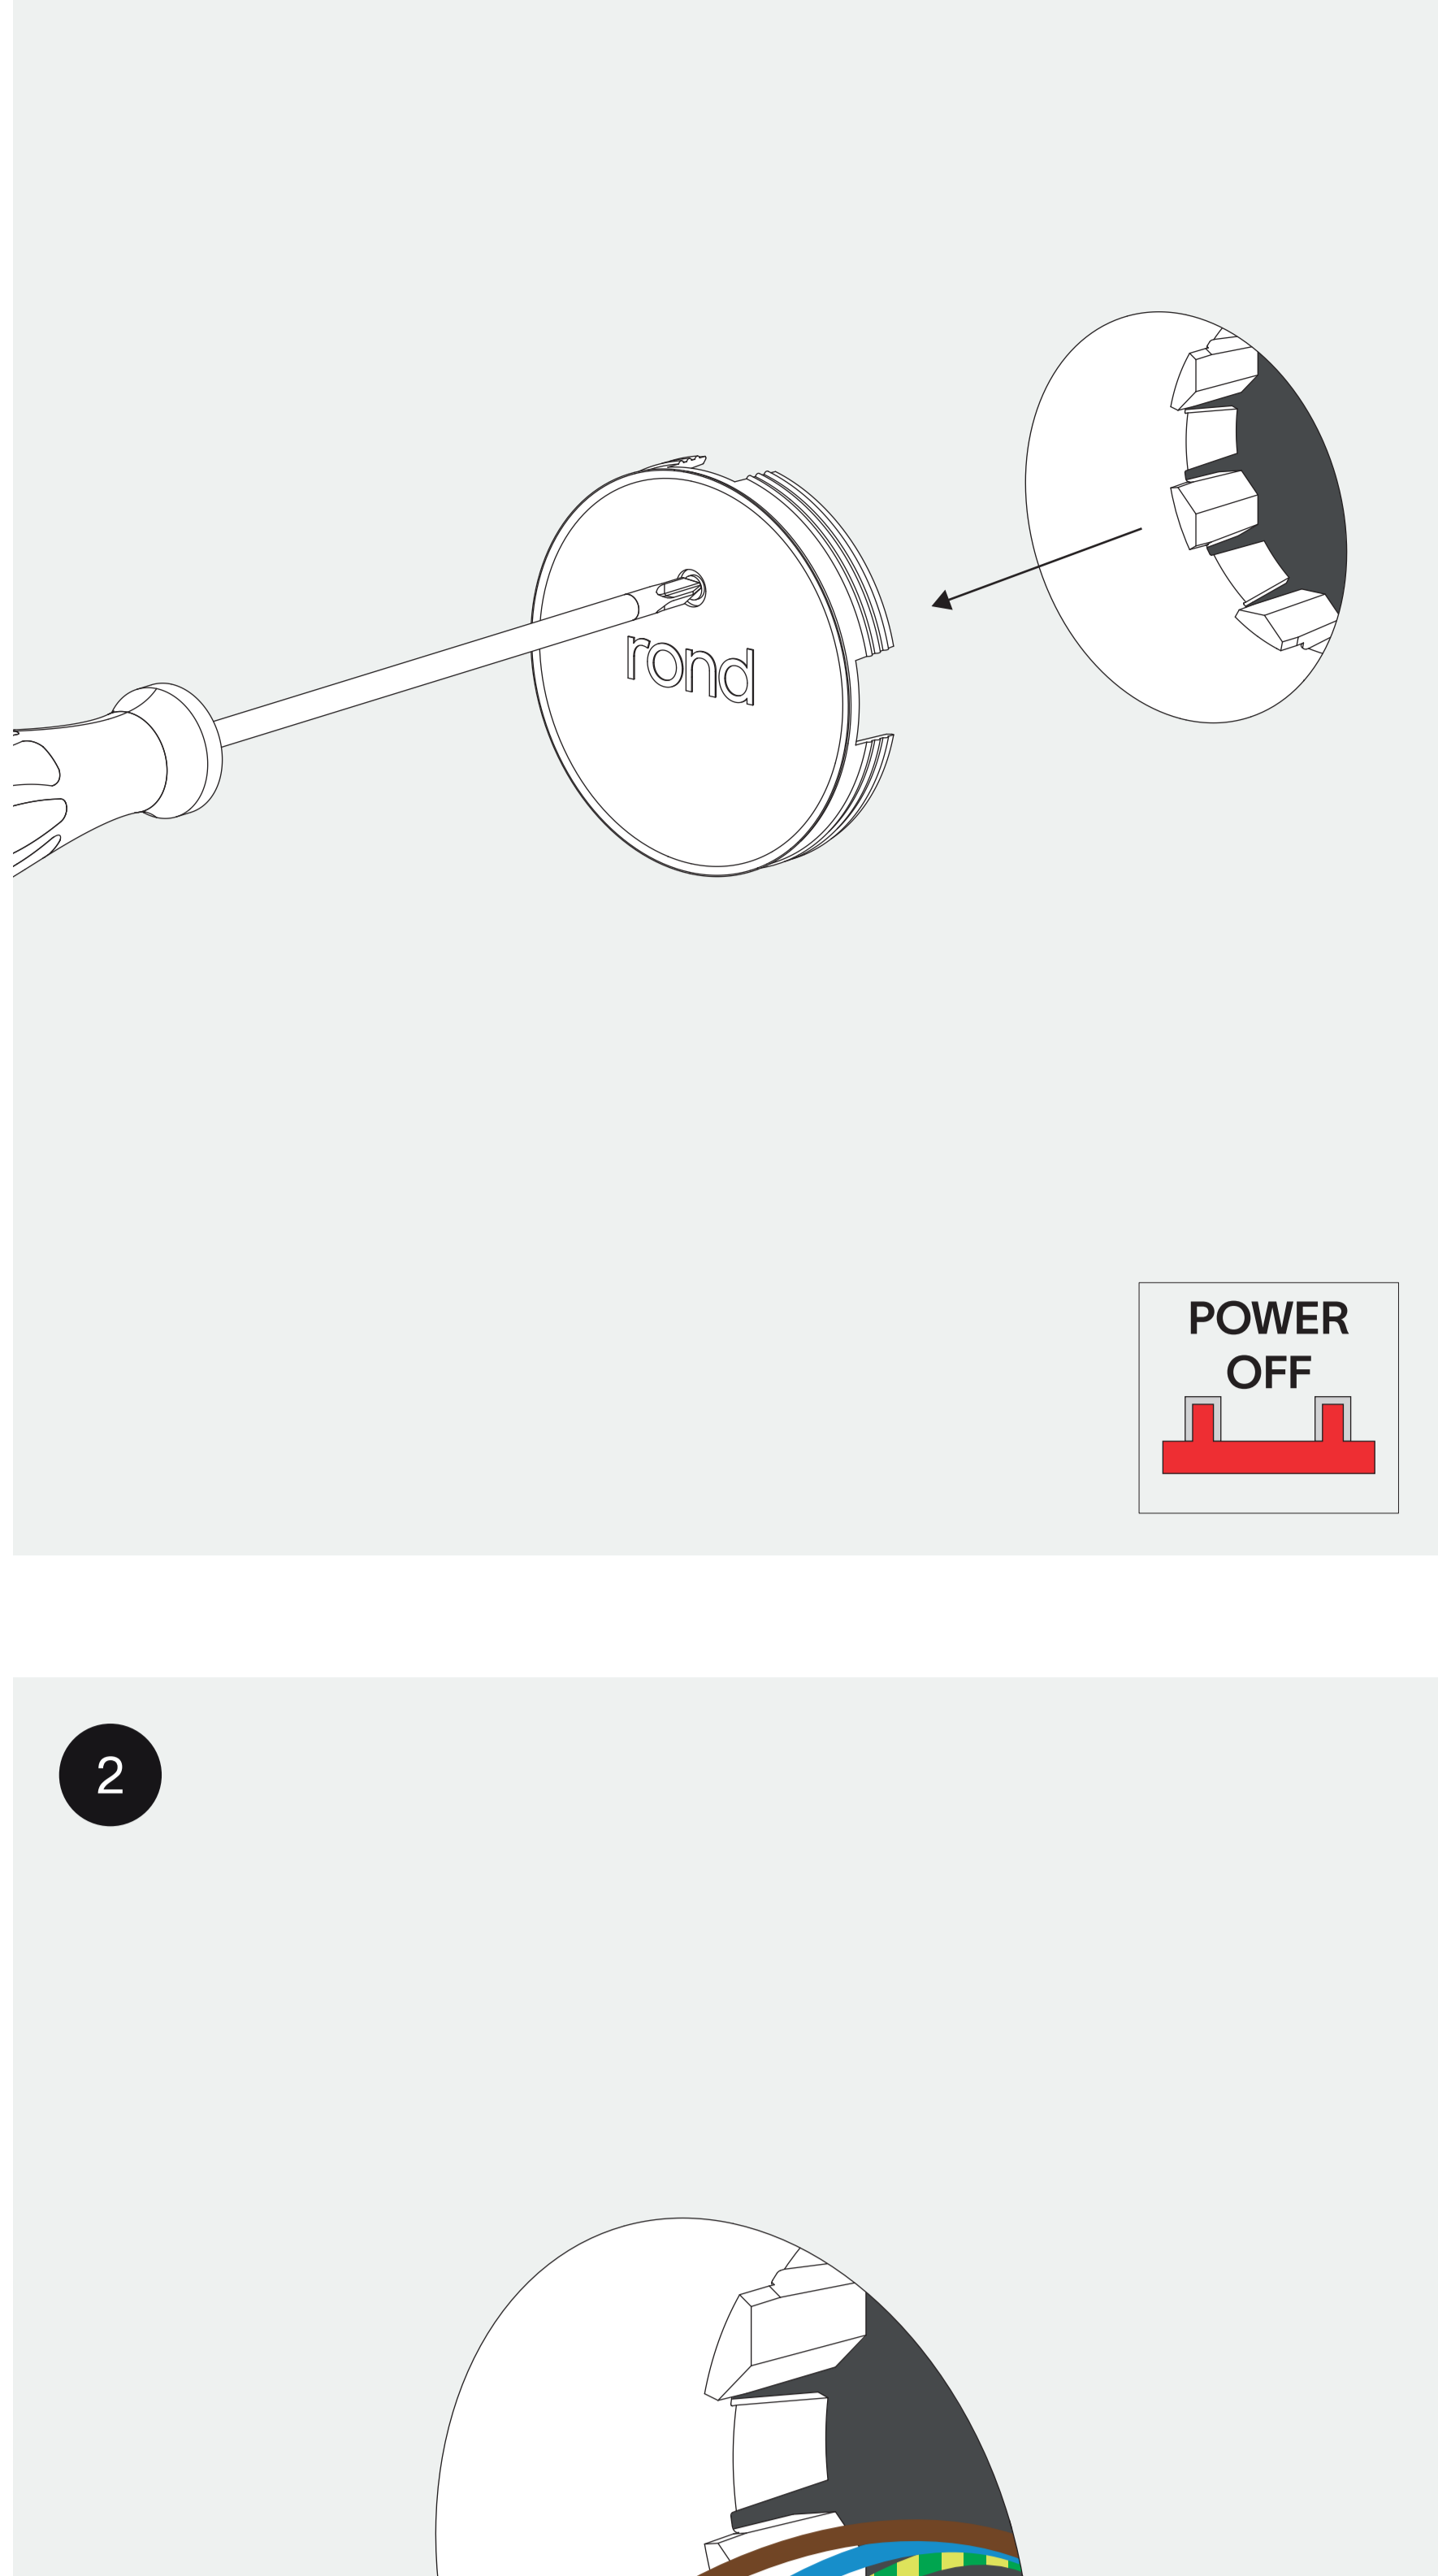

retrofit / easyfit / backfit socket installation instruction

for removal

thank you for choosing rond

rond.io Handelsstraat 19 - 8630 Veurne - Belgium

Installation must be done by skilled professionals only and instructions must be followed at all times. Warranty will not apply in case of wrongful use of if unskilled personnel attempts to repair a product.