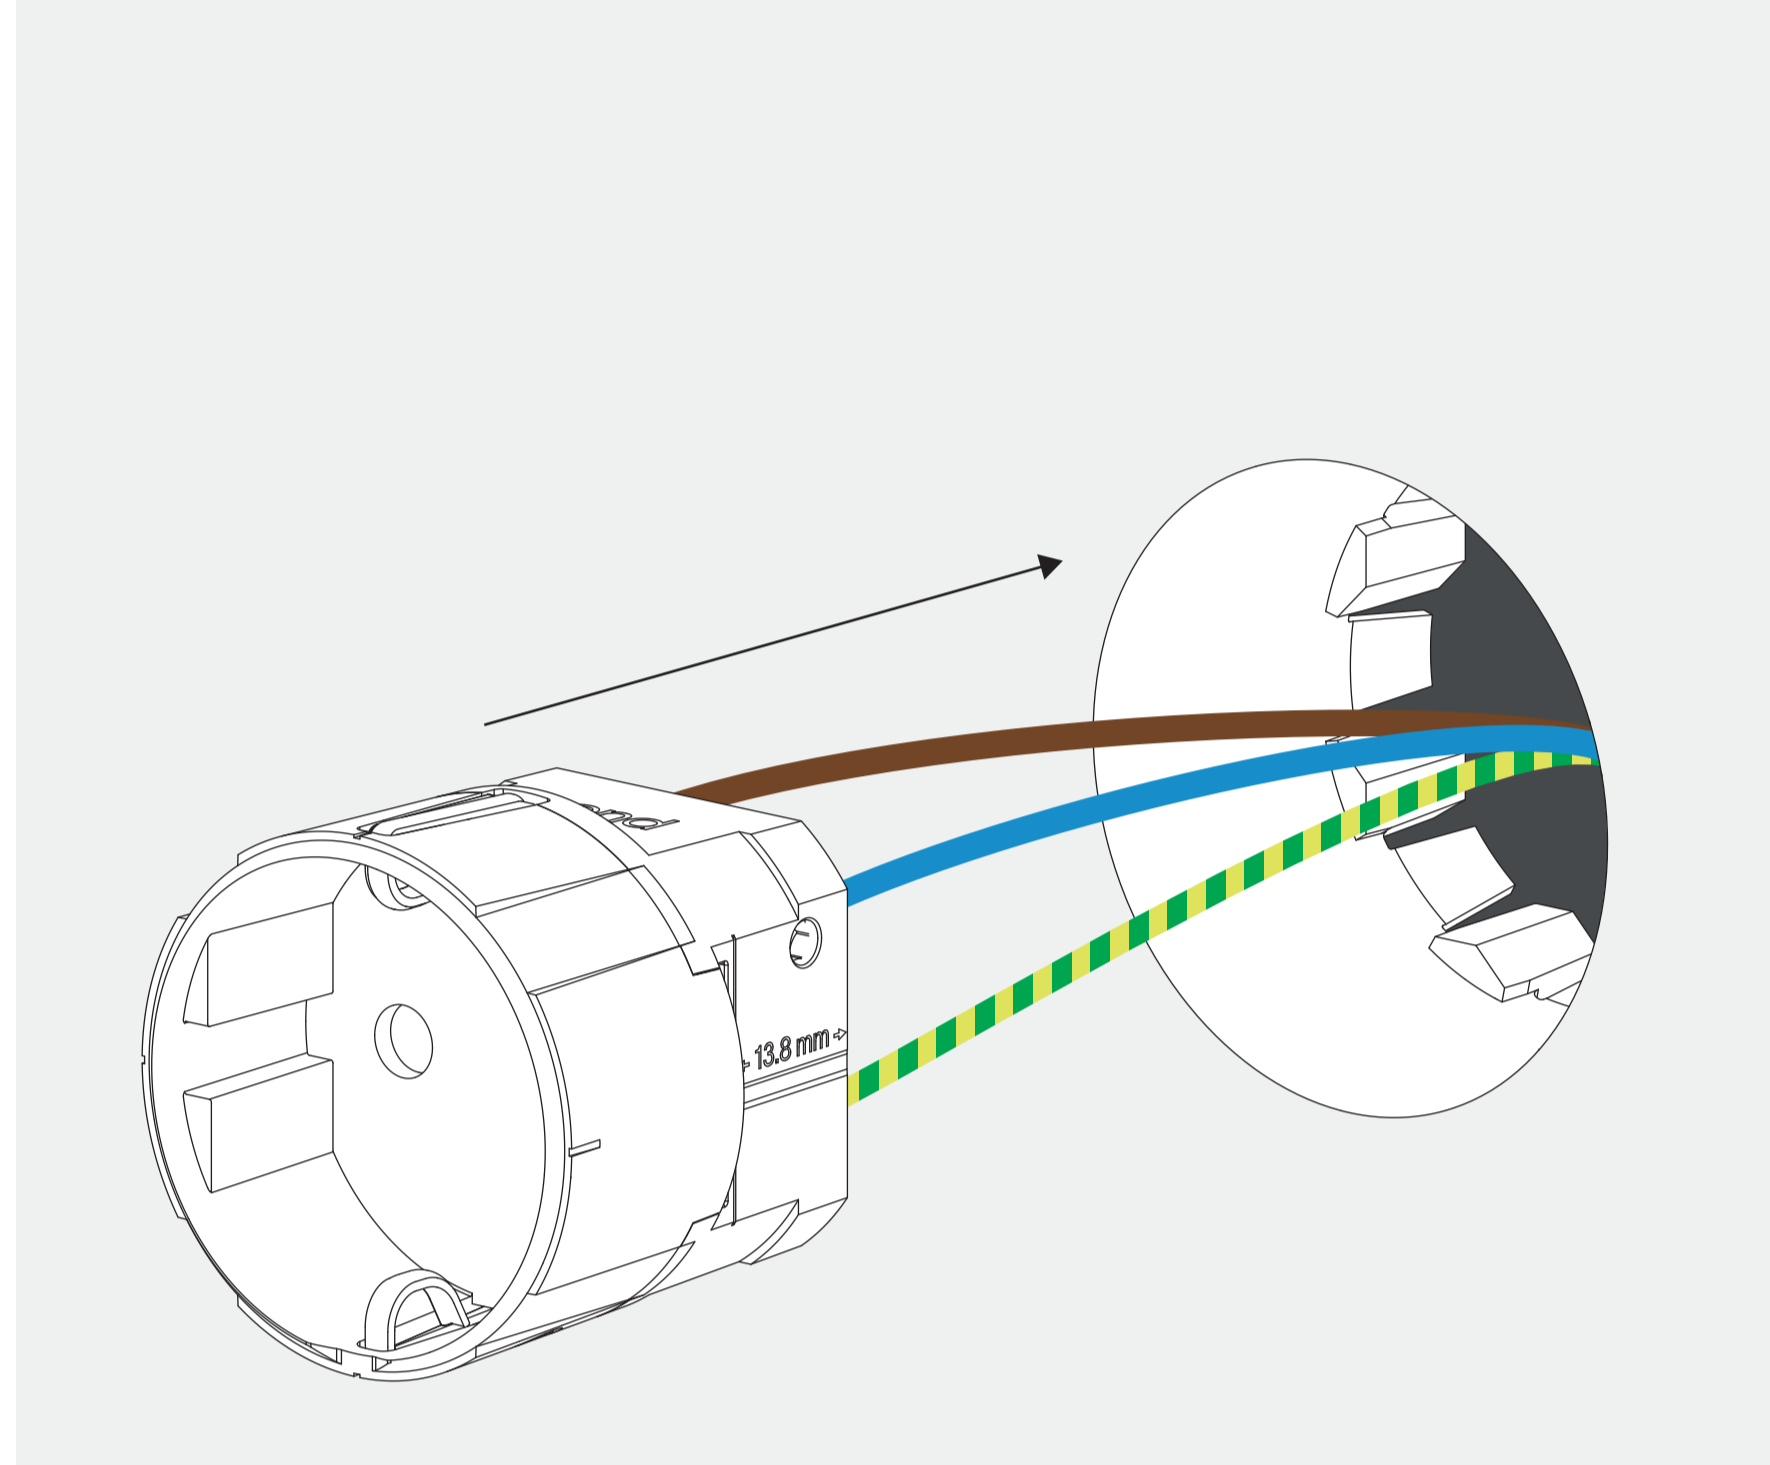

retrofit / easyfit / backfit socket installation instruction

for removal

thank you for choosing rond

rond.io Handelsstraat 19 - 8630 Veurne - Belgium

Installation must be done by skilled professionals only and instructions must be followed at all times. Warranty will not apply in case of wrongful use of if unskilled personnel attempts to repair a product.