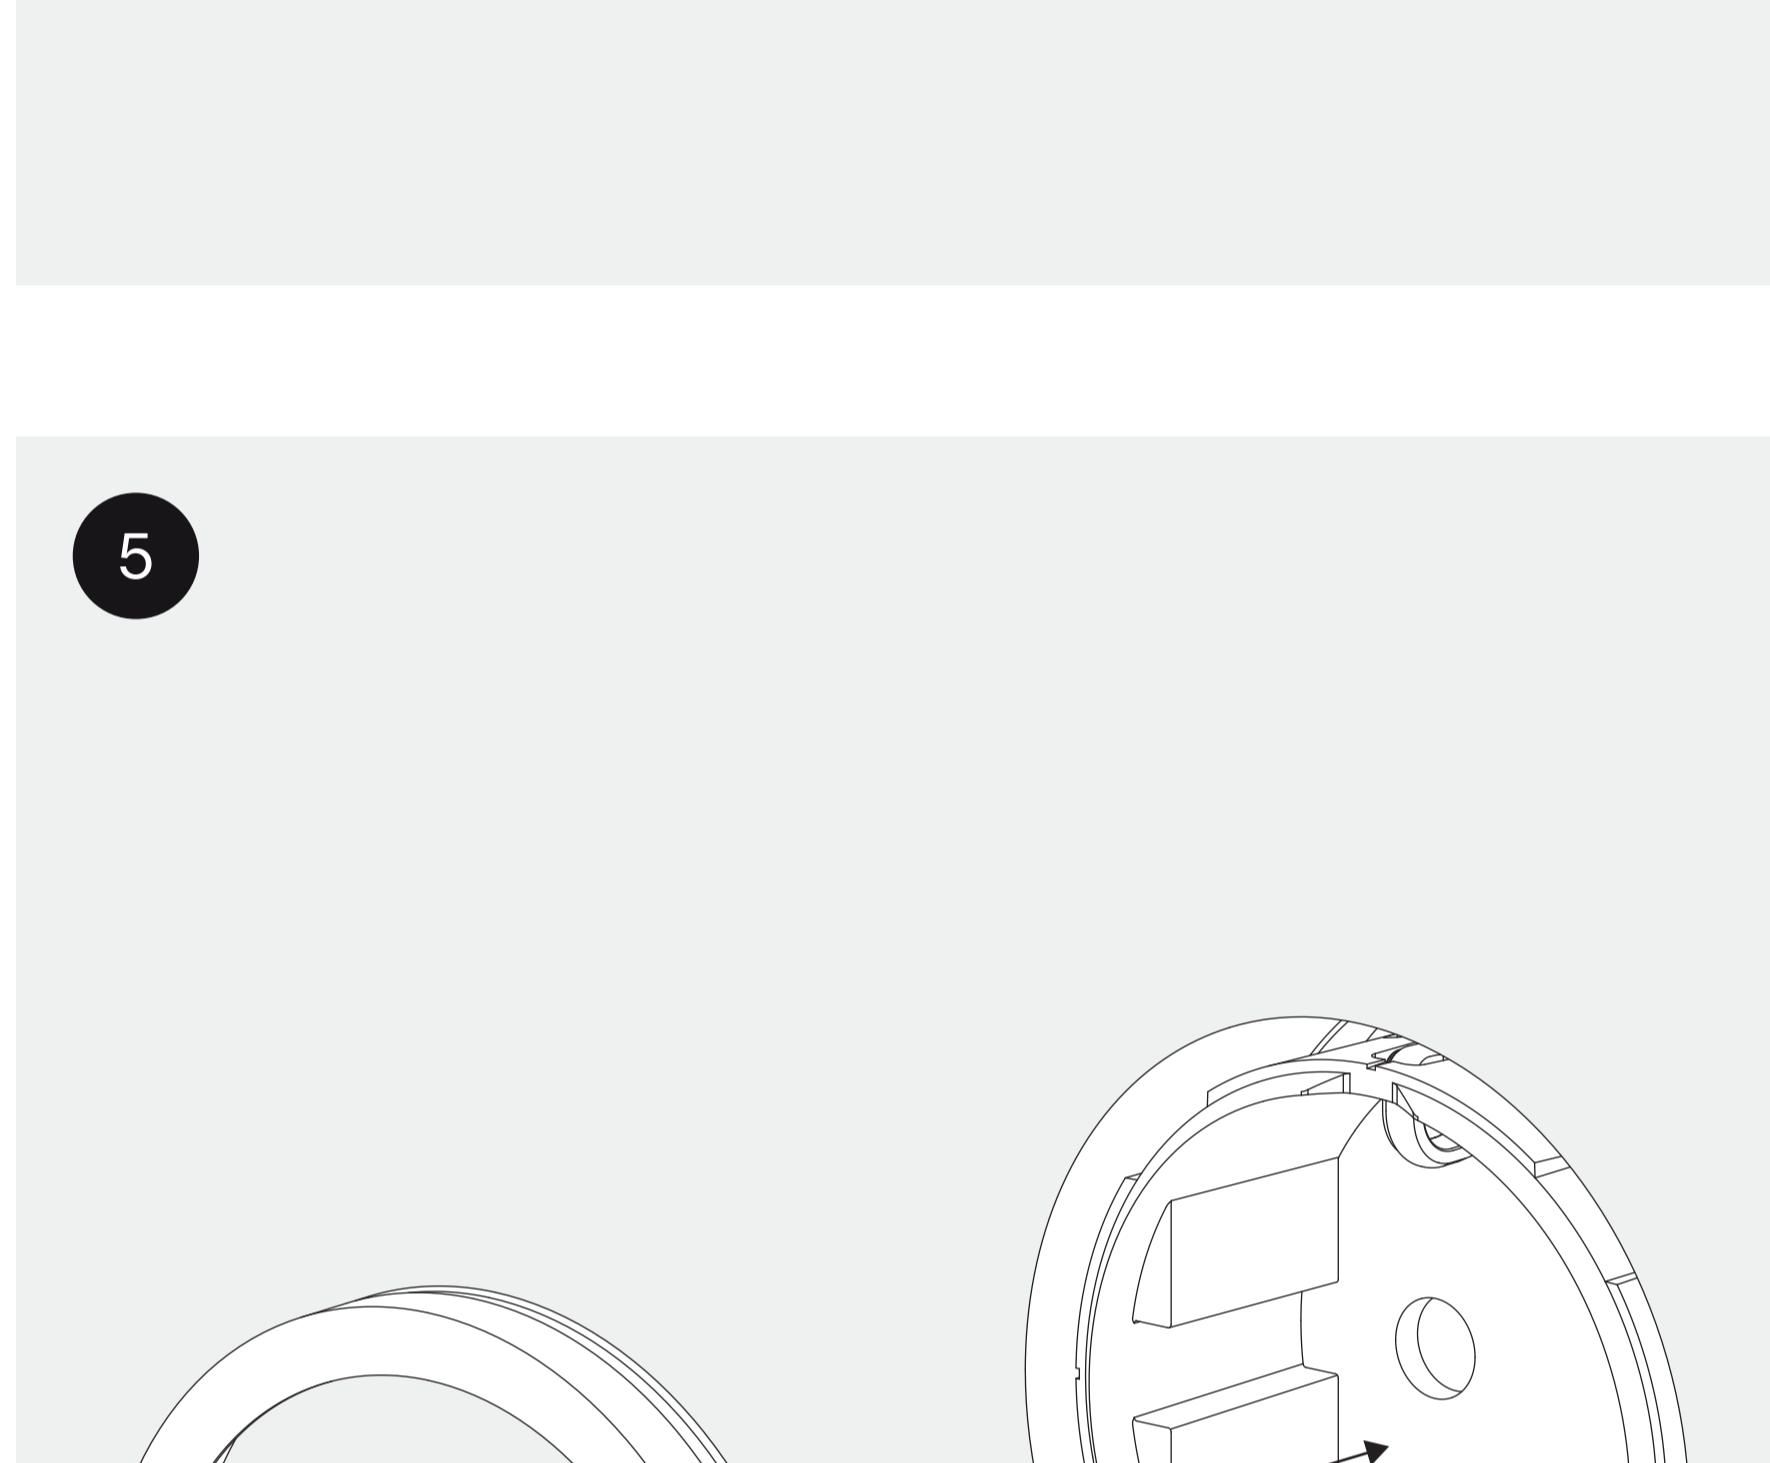

retrofit / easyfit / backfit socket installation instruction

for removal

thank you for choosing rond

rond.io Handelsstraat 19 - 8630 Veurne - Belgium

Installation must be done by skilled professionals only and instructions must be followed at all times. Warranty will not apply in case of wrongful use of if unskilled personnel attempts to repair a product.