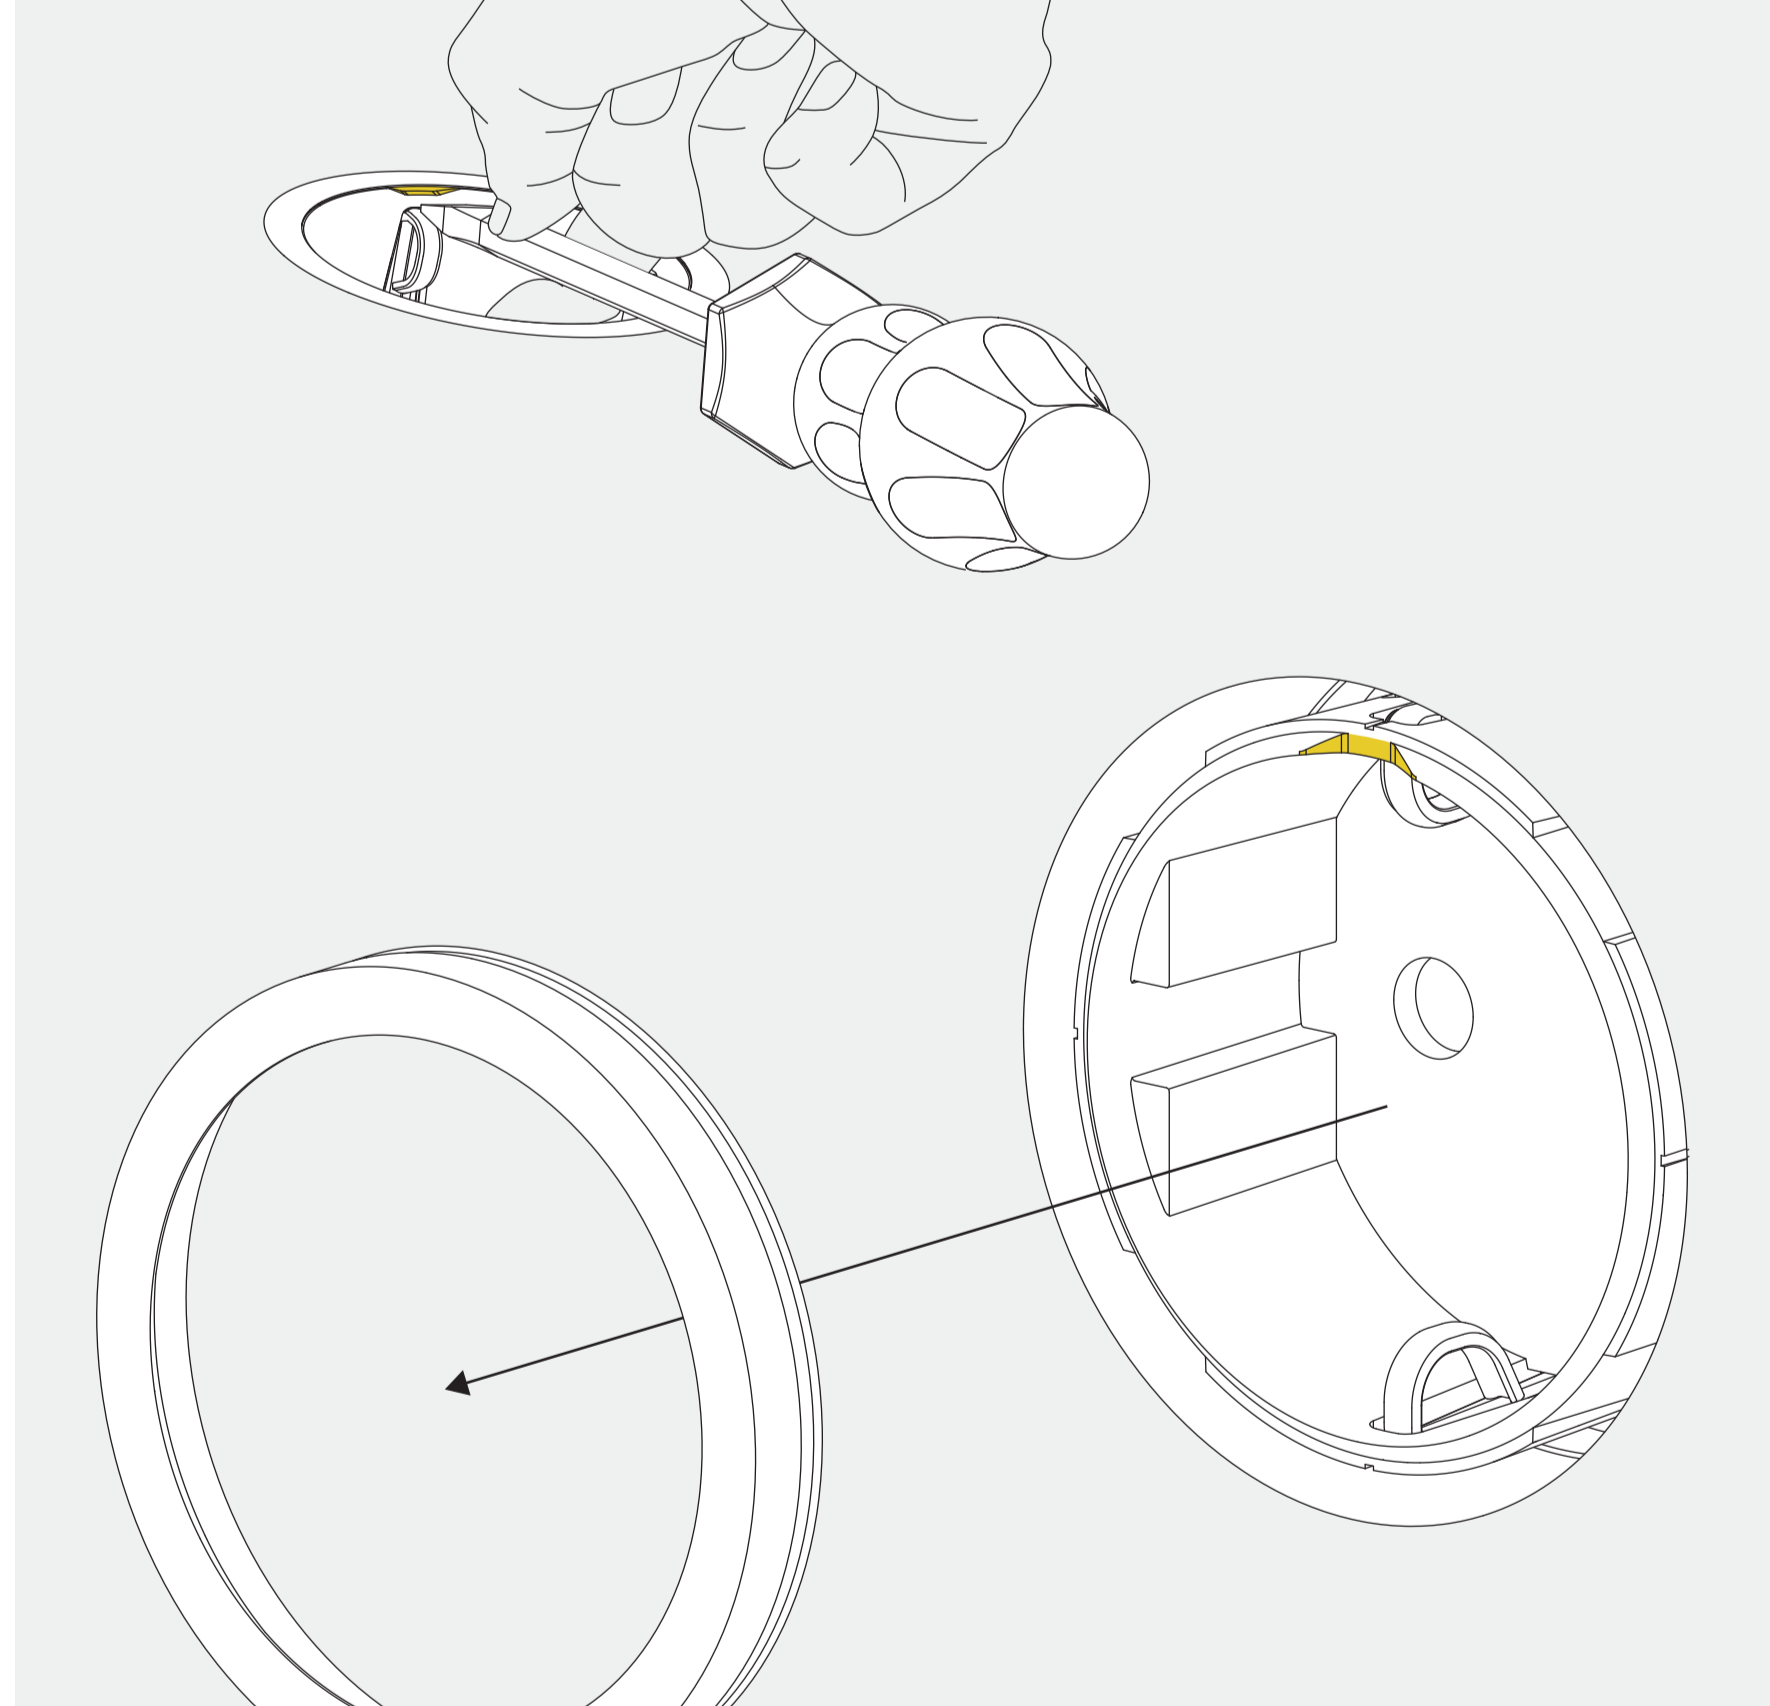

retrofit / easyfit / backfit socket installation instruction

for removal

thank you for choosing rond

rond.io Handelsstraat 19 - 8630 Veurne - Belgium

Installation must be done by skilled professionals only and instructions must be followed at all times. Warranty will not apply in case of wrongful use of if unskilled personnel attempts to repair a product.