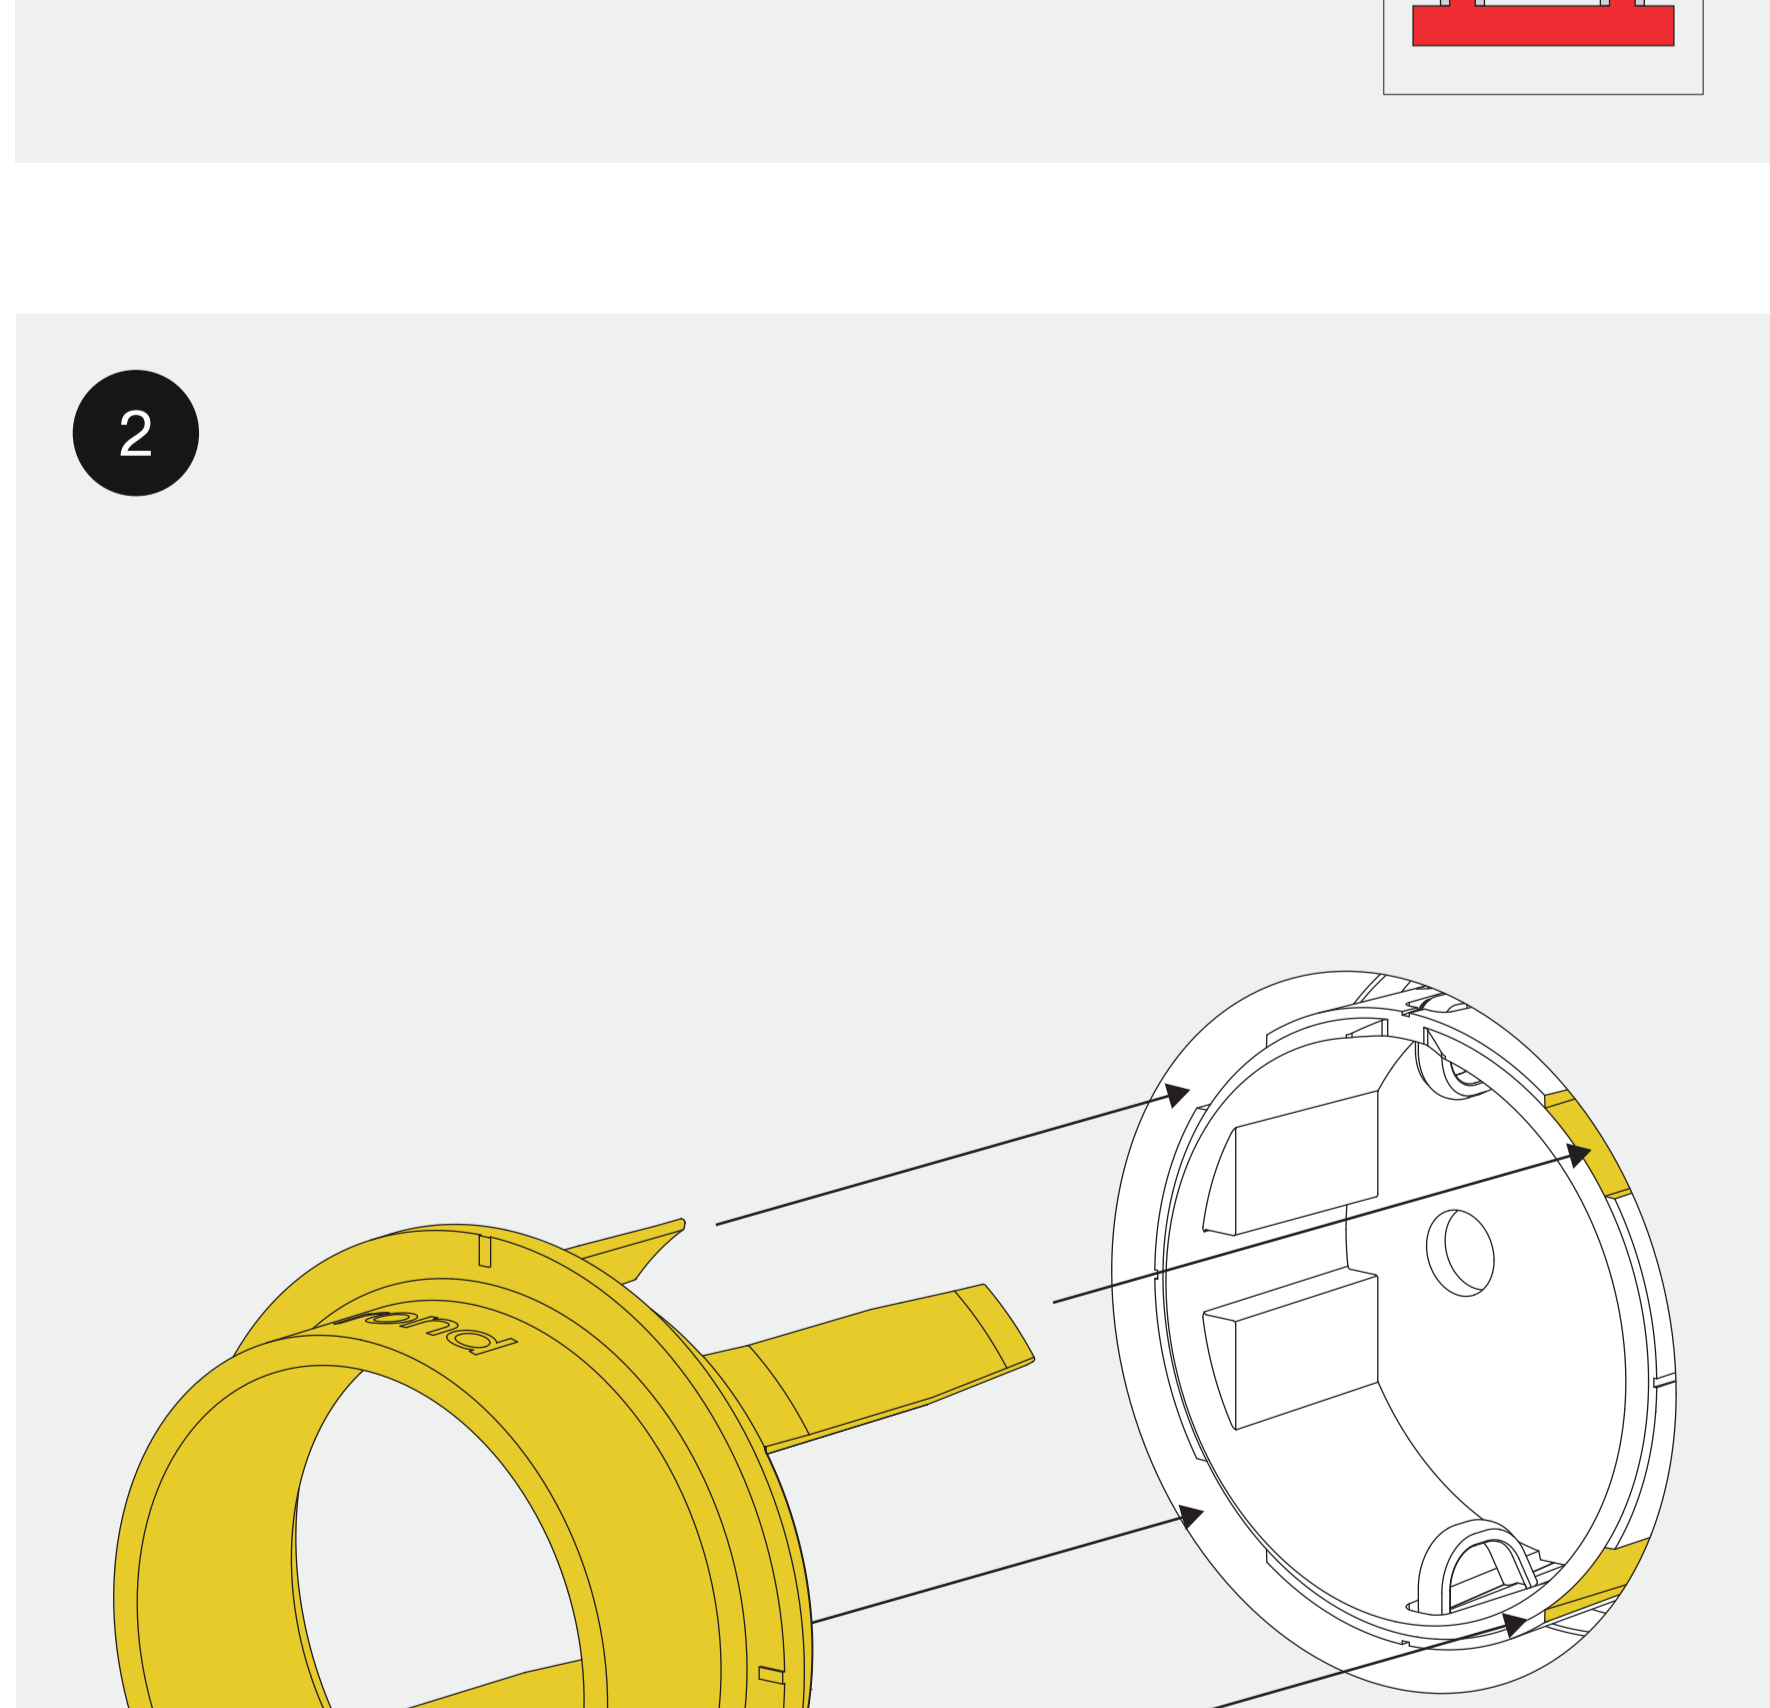

retrofit / easyfit / backfit socket installation instruction

for removal

thank you for choosing rond

rond.io Handelsstraat 19 - 8630 Veurne - Belgium

Installation must be done by skilled professionals only and instructions must be followed at all times. Warranty will not apply in case of wrongful use of if unskilled personnel attempts to repair a product.