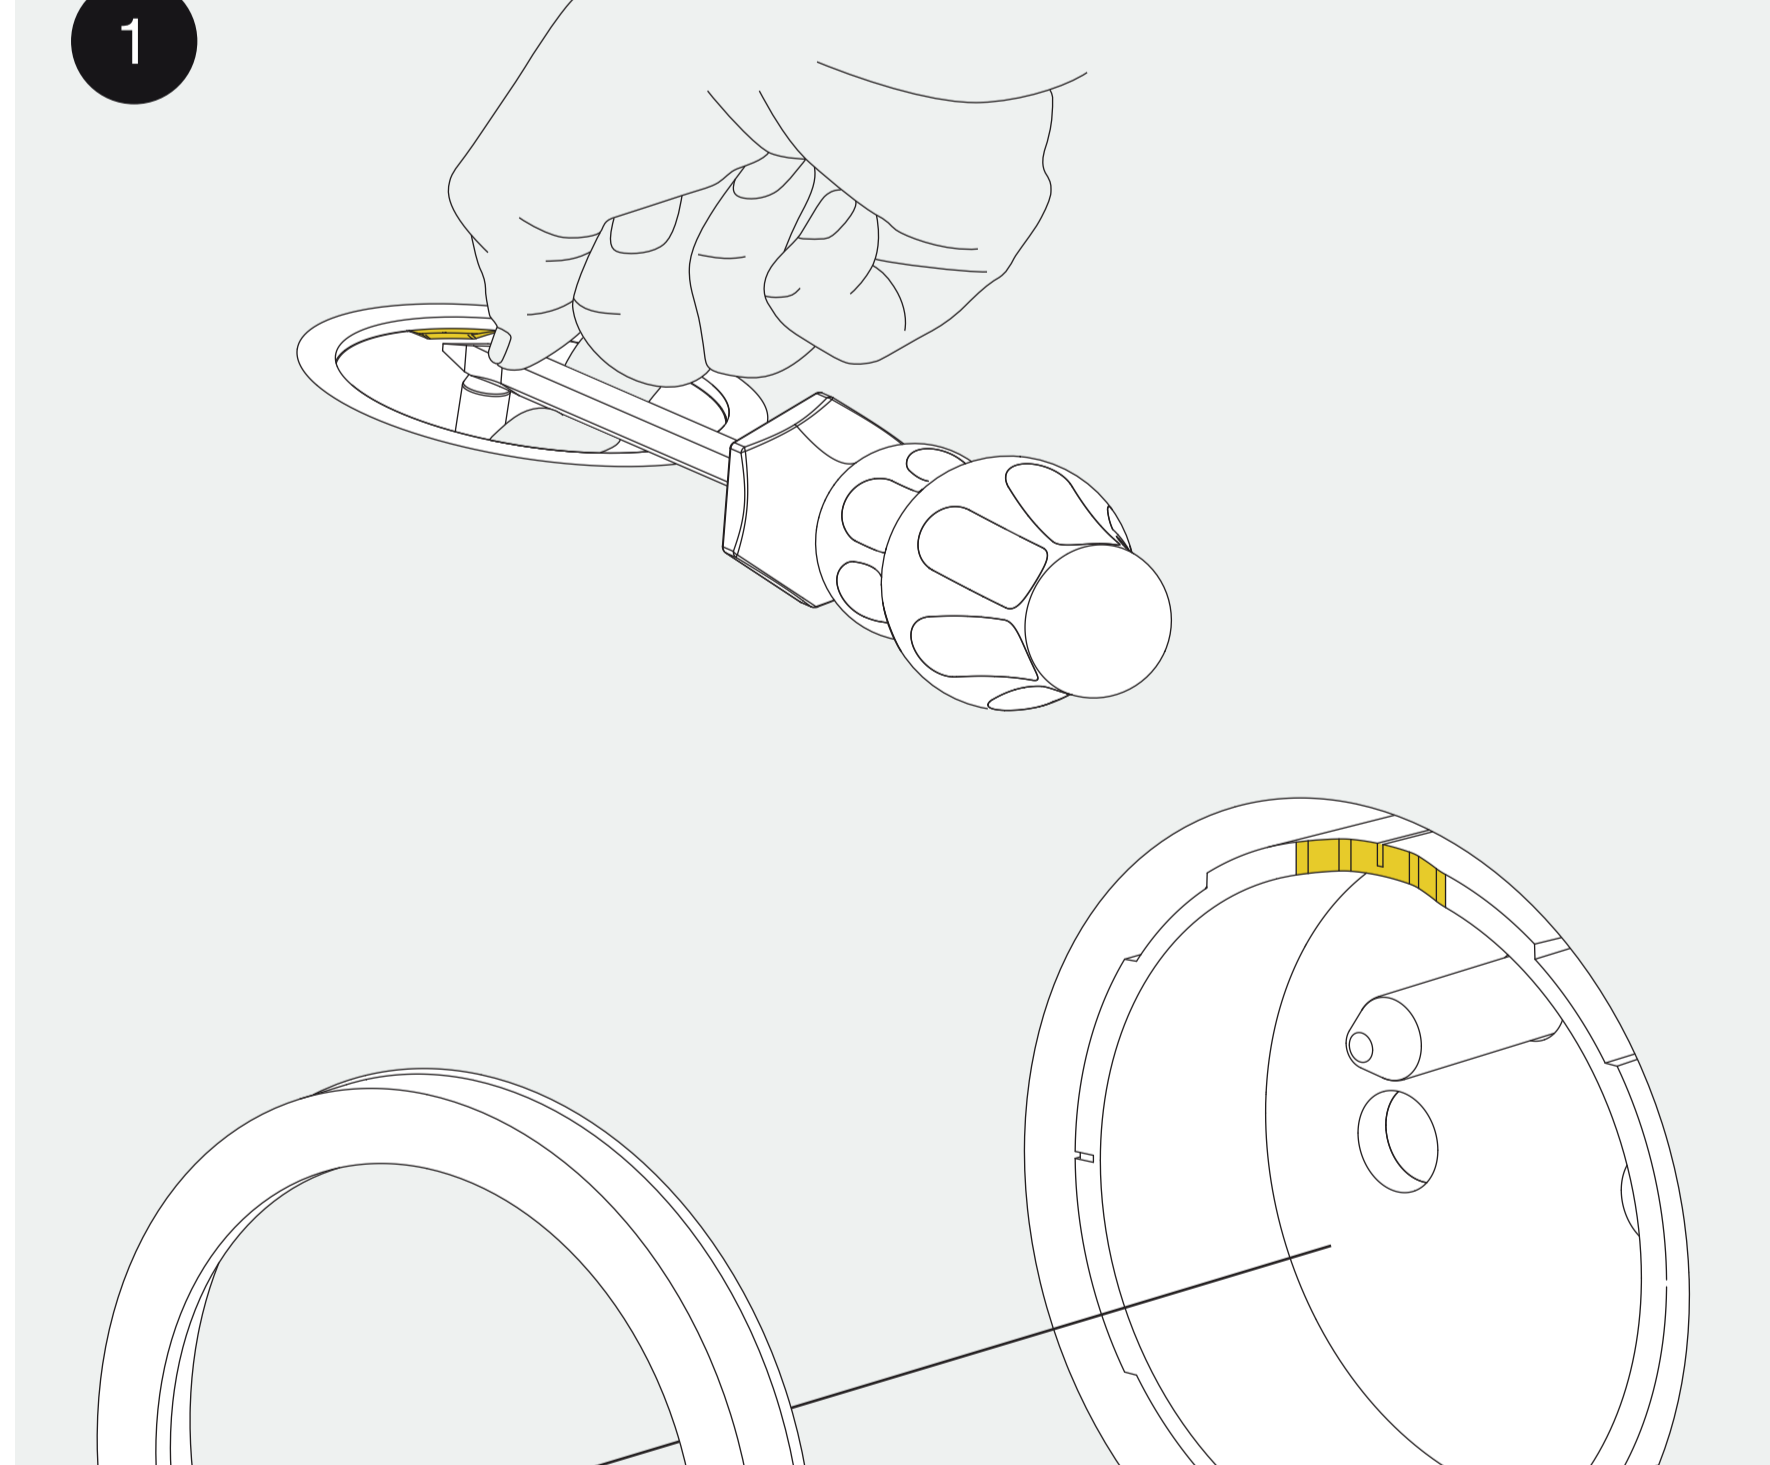

for removal

thank you for choosing rond

rond.io Handelsstraat 19 - 8630 Veurne - Belgium

Installation must be done by skilled professionals only and instructions must be followed at all times. Warranty will not apply in case of wrongful use of if unskilled personnel attempts to repair a product.