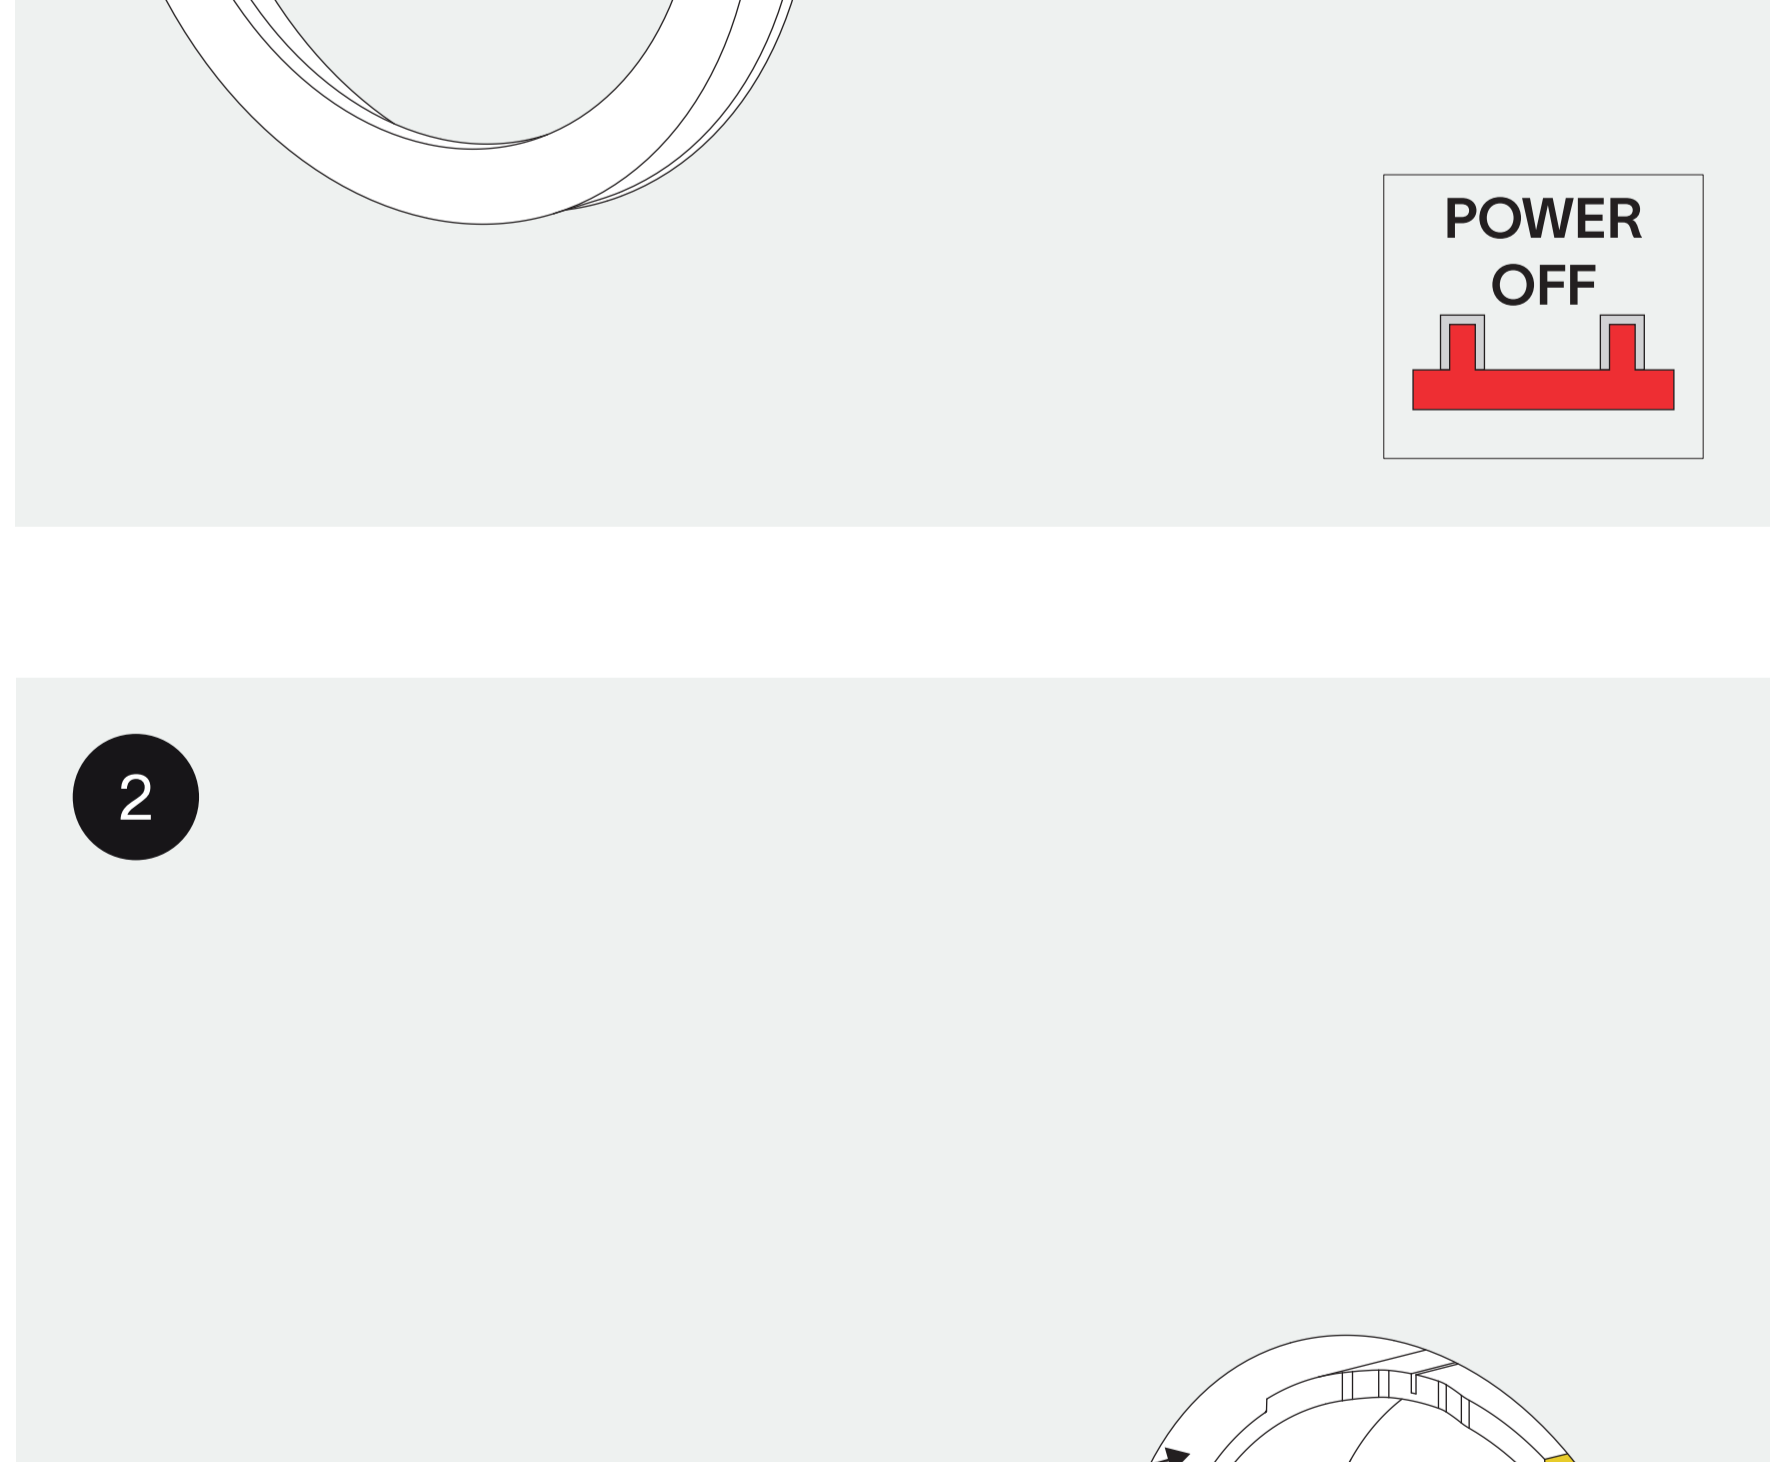

for removal

thank you for choosing rond

rond.io Handelsstraat 19 - 8630 Veurne - Belgium

Installation must be done by skilled professionals only and instructions must be followed at all times. Warranty will not apply in case of wrongful use of if unskilled personnel attempts to repair a product.