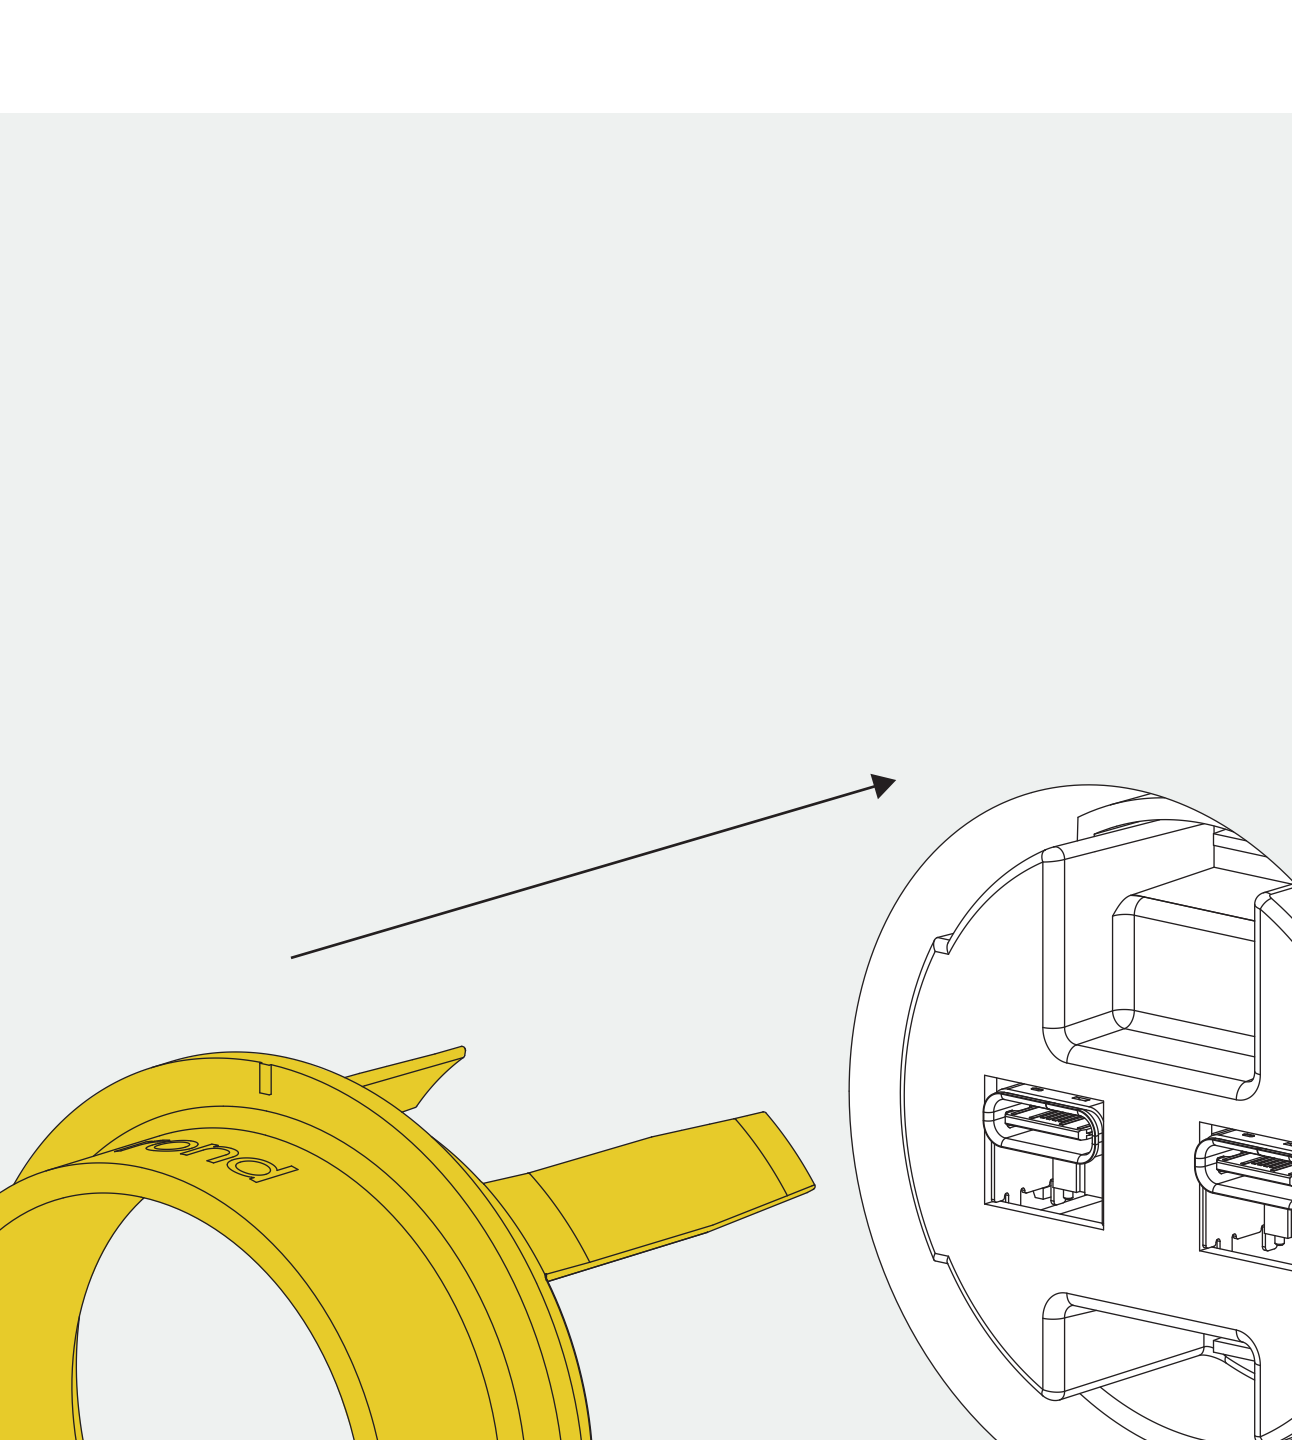

USB-C 2X (30W) installation instruction

1

2

3

4

5

6

POWER ON

for removal

1

POWER OFF

2

3

thank you for choosing rond