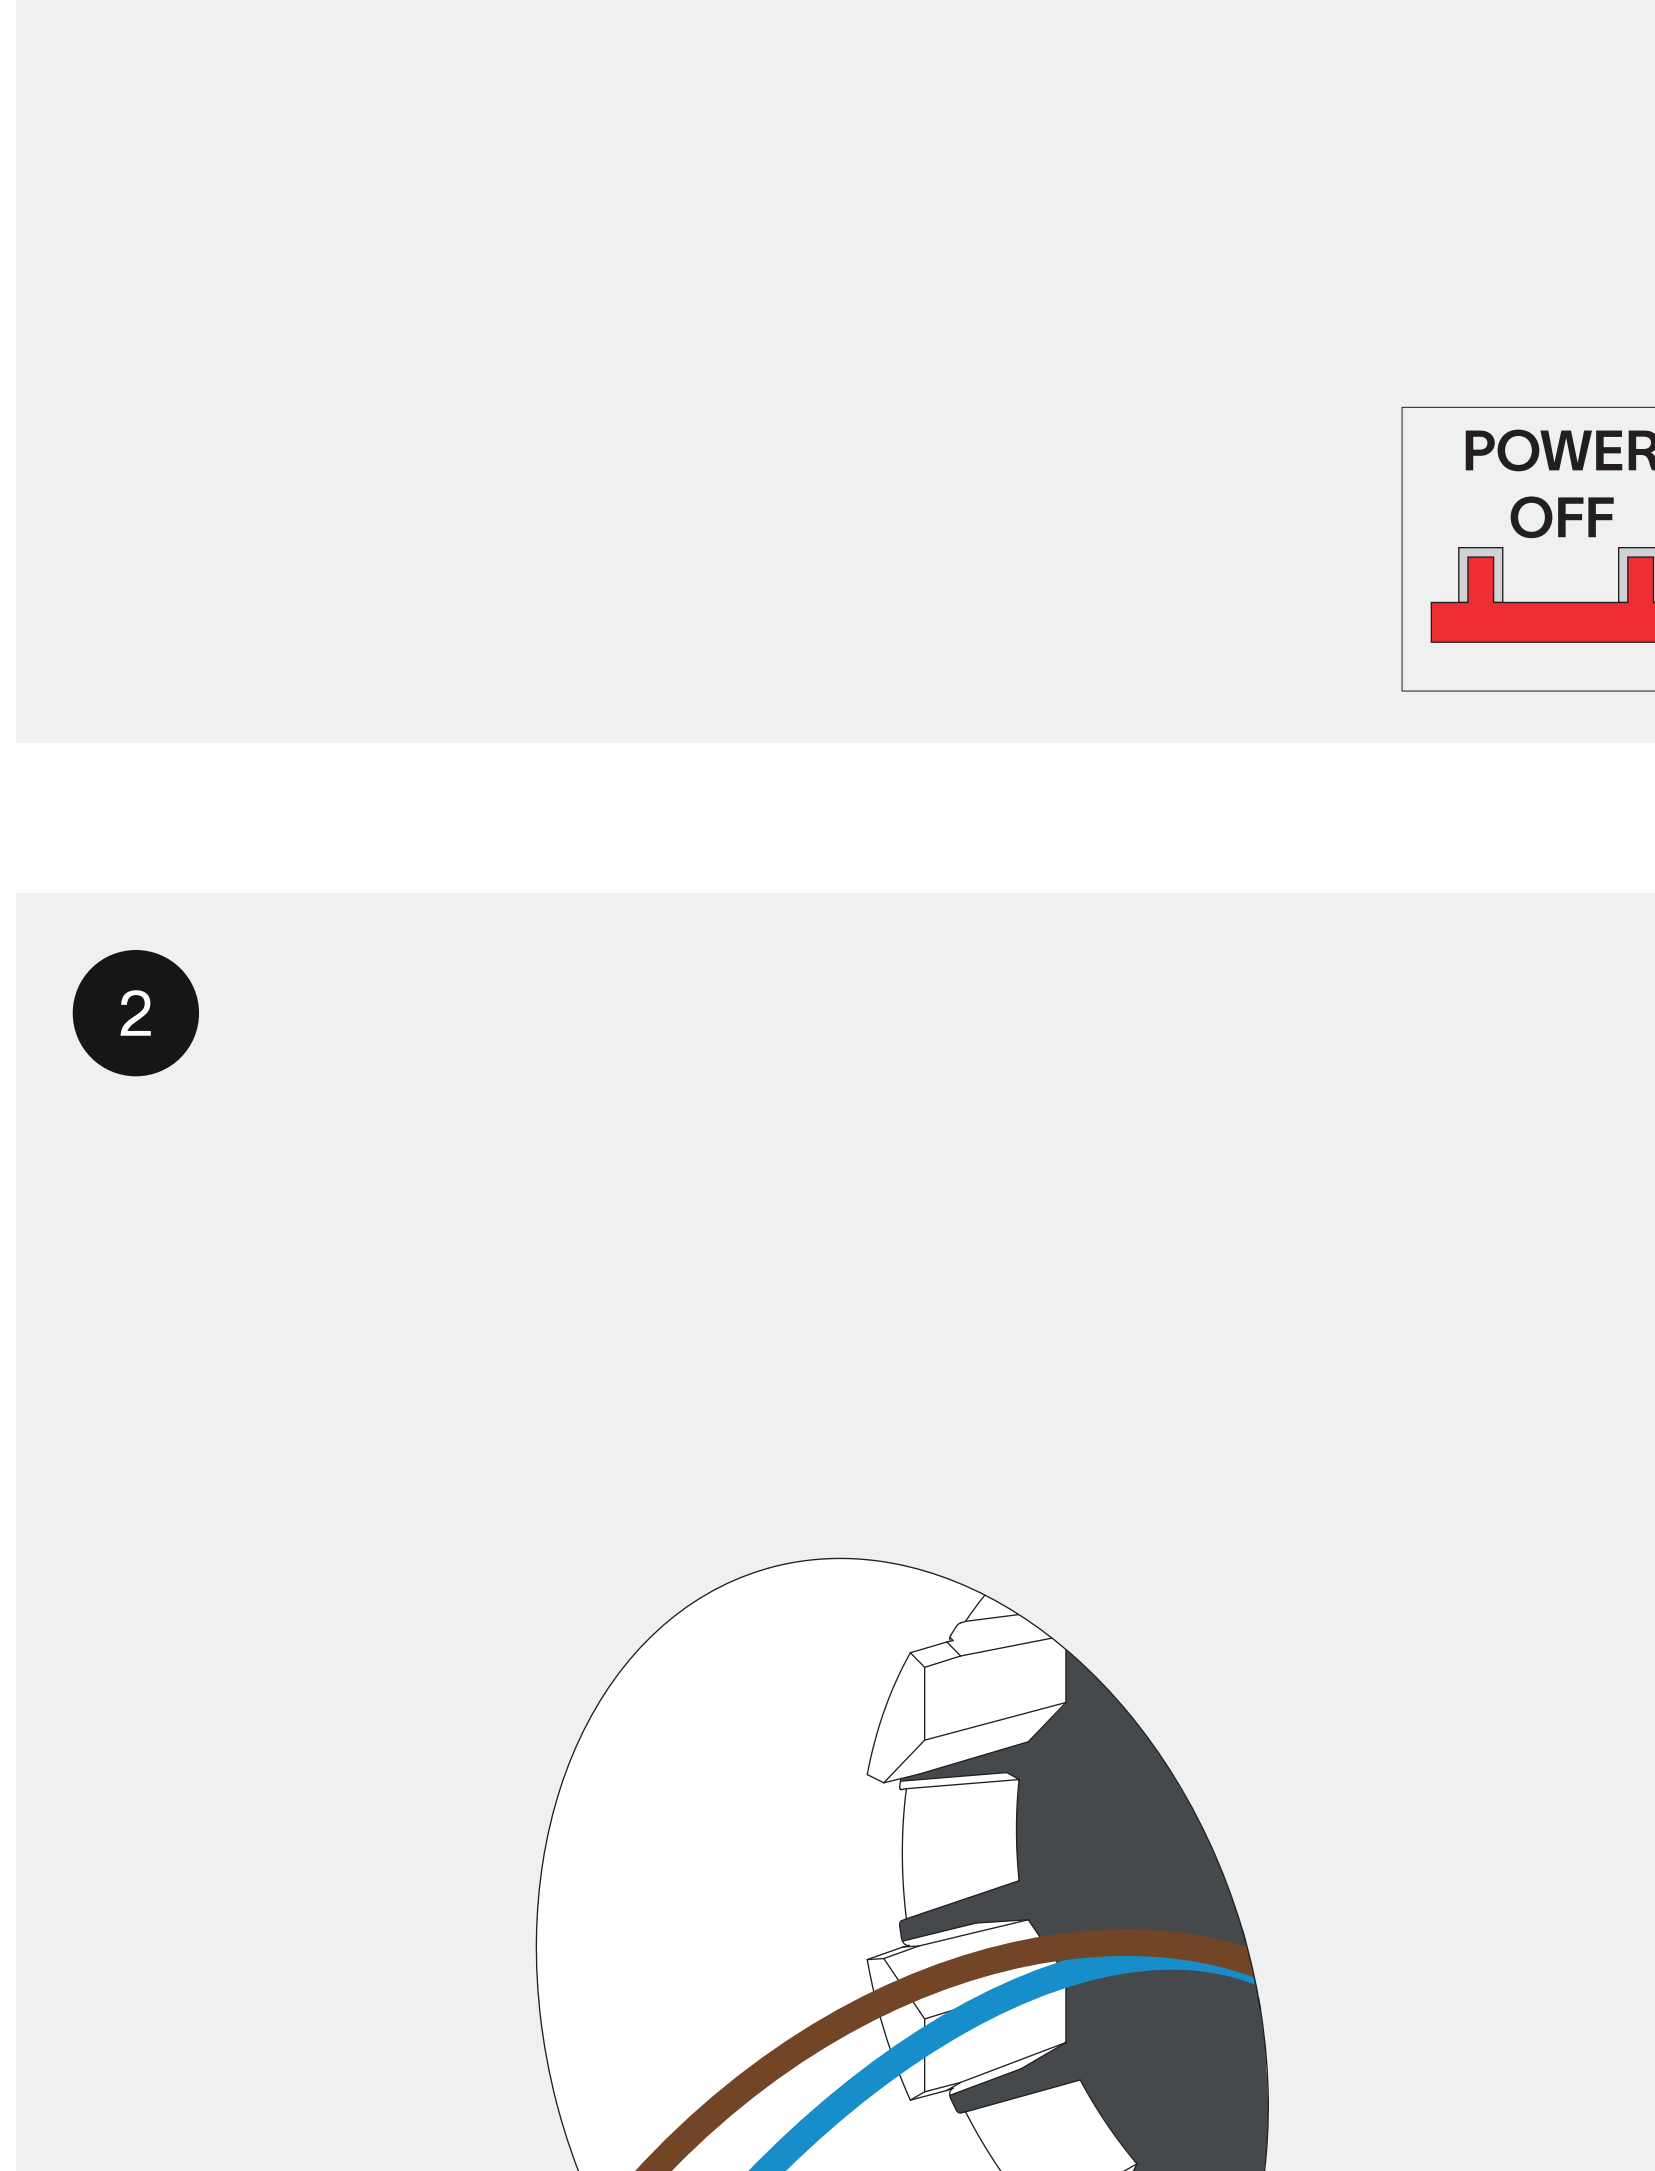

USB-C 2X (30W) installation instruction

1

2

3

4

5

6

POWER ON