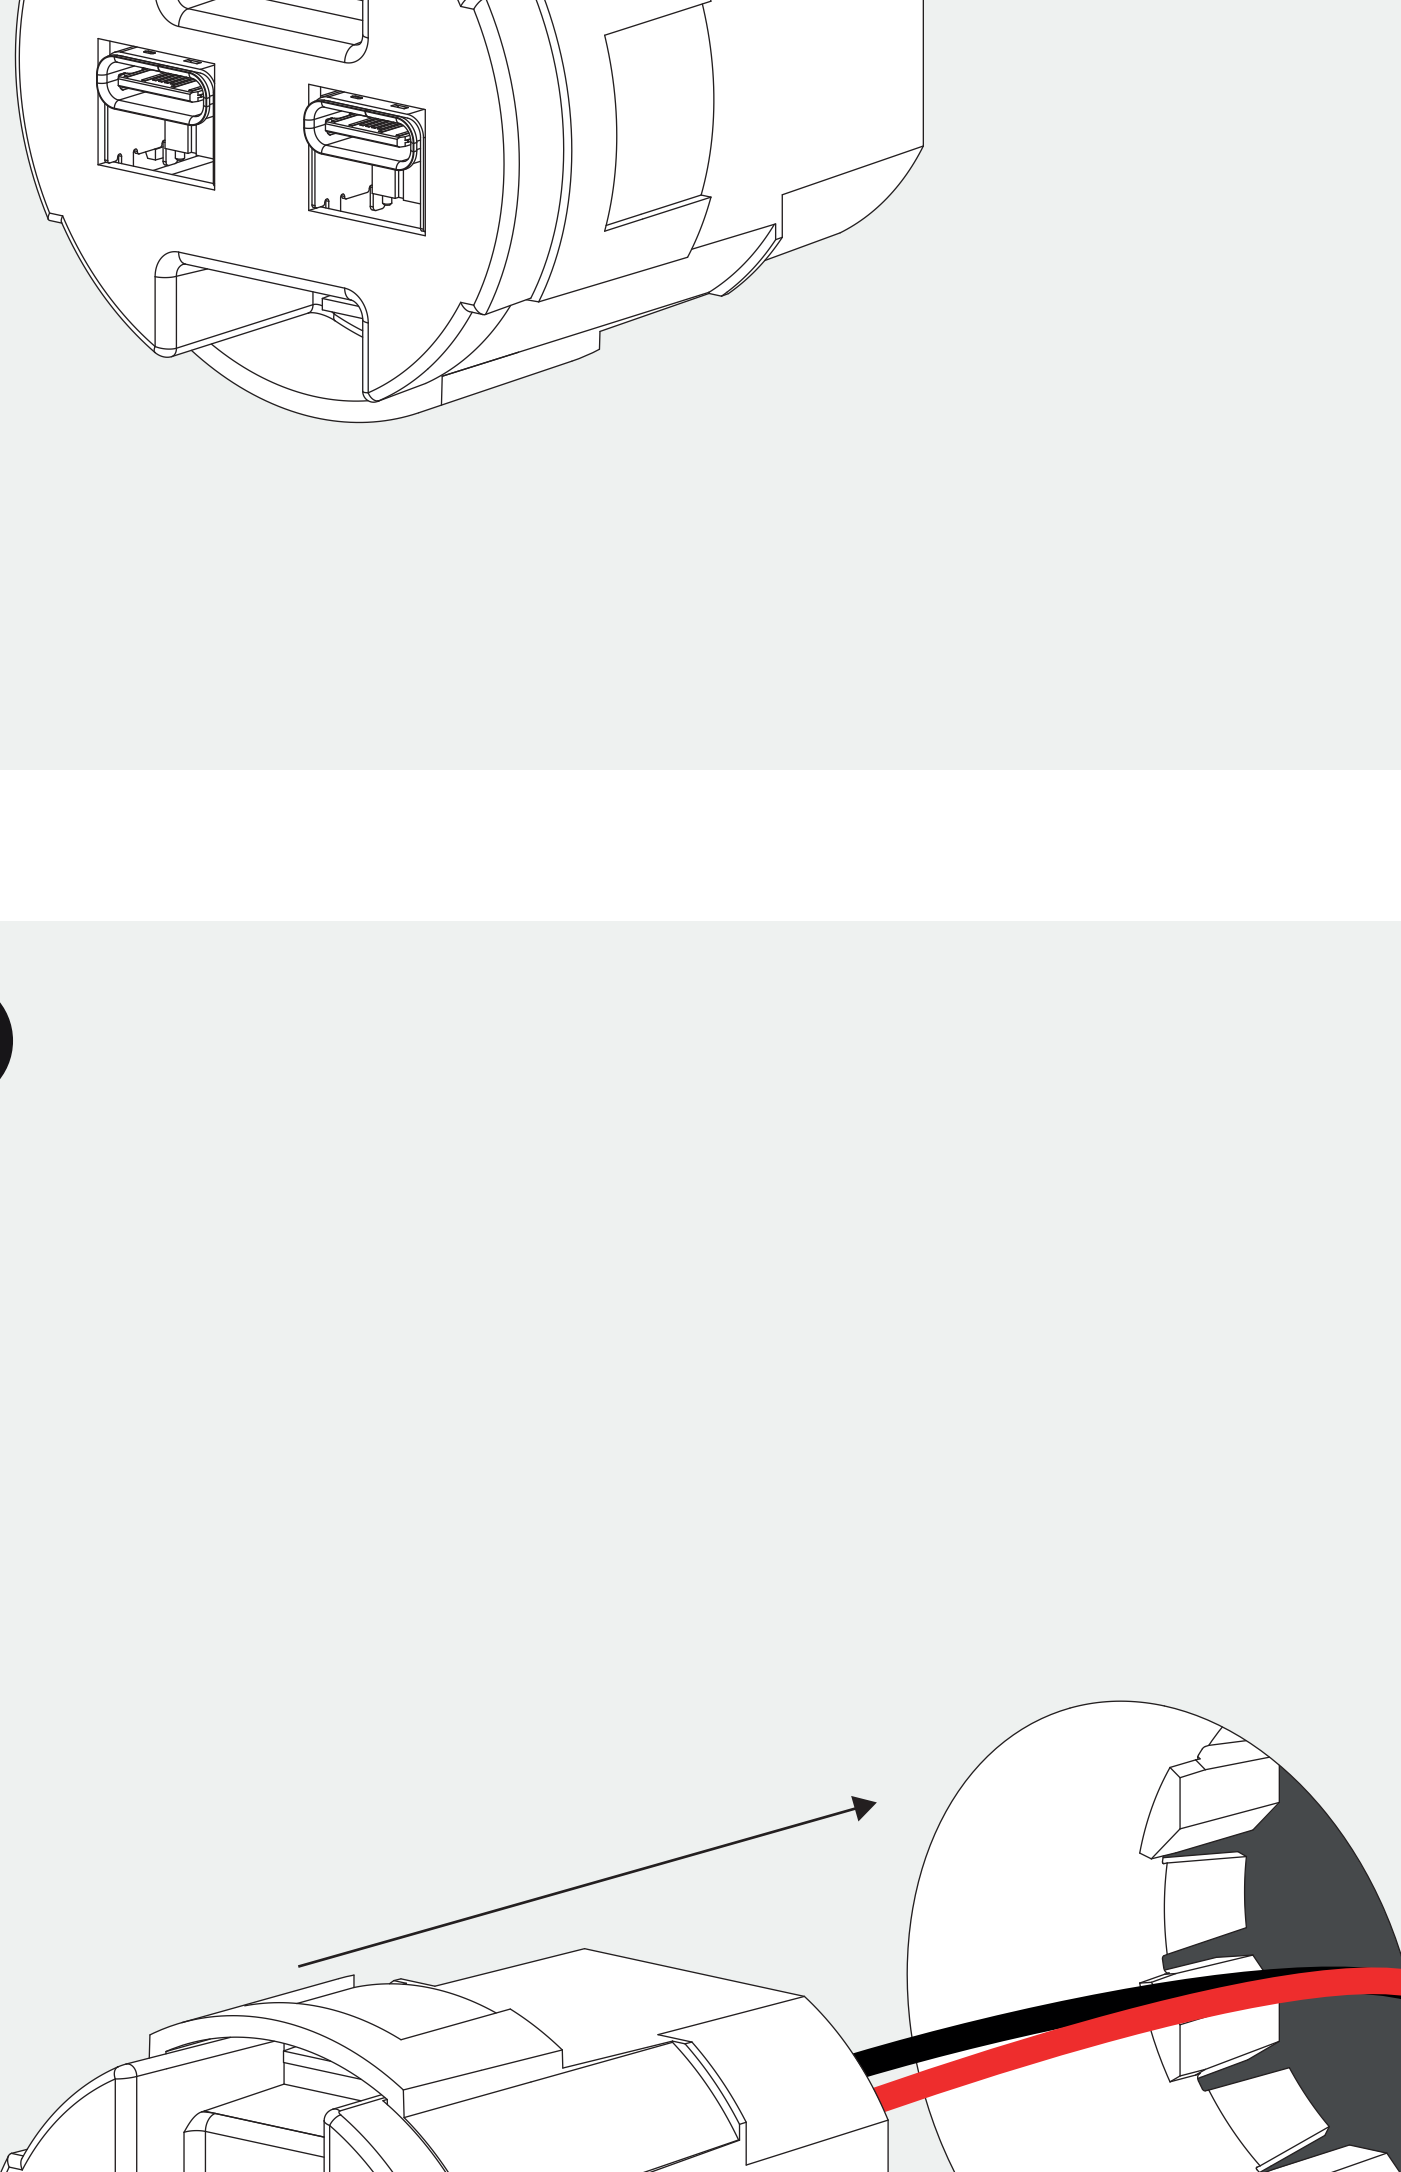

USB-C 2X (30W) installation instruction

1

2

3

4

5

6

POWER ON

for removal

1

POWER OFF

2

3

thank you for choosing rond