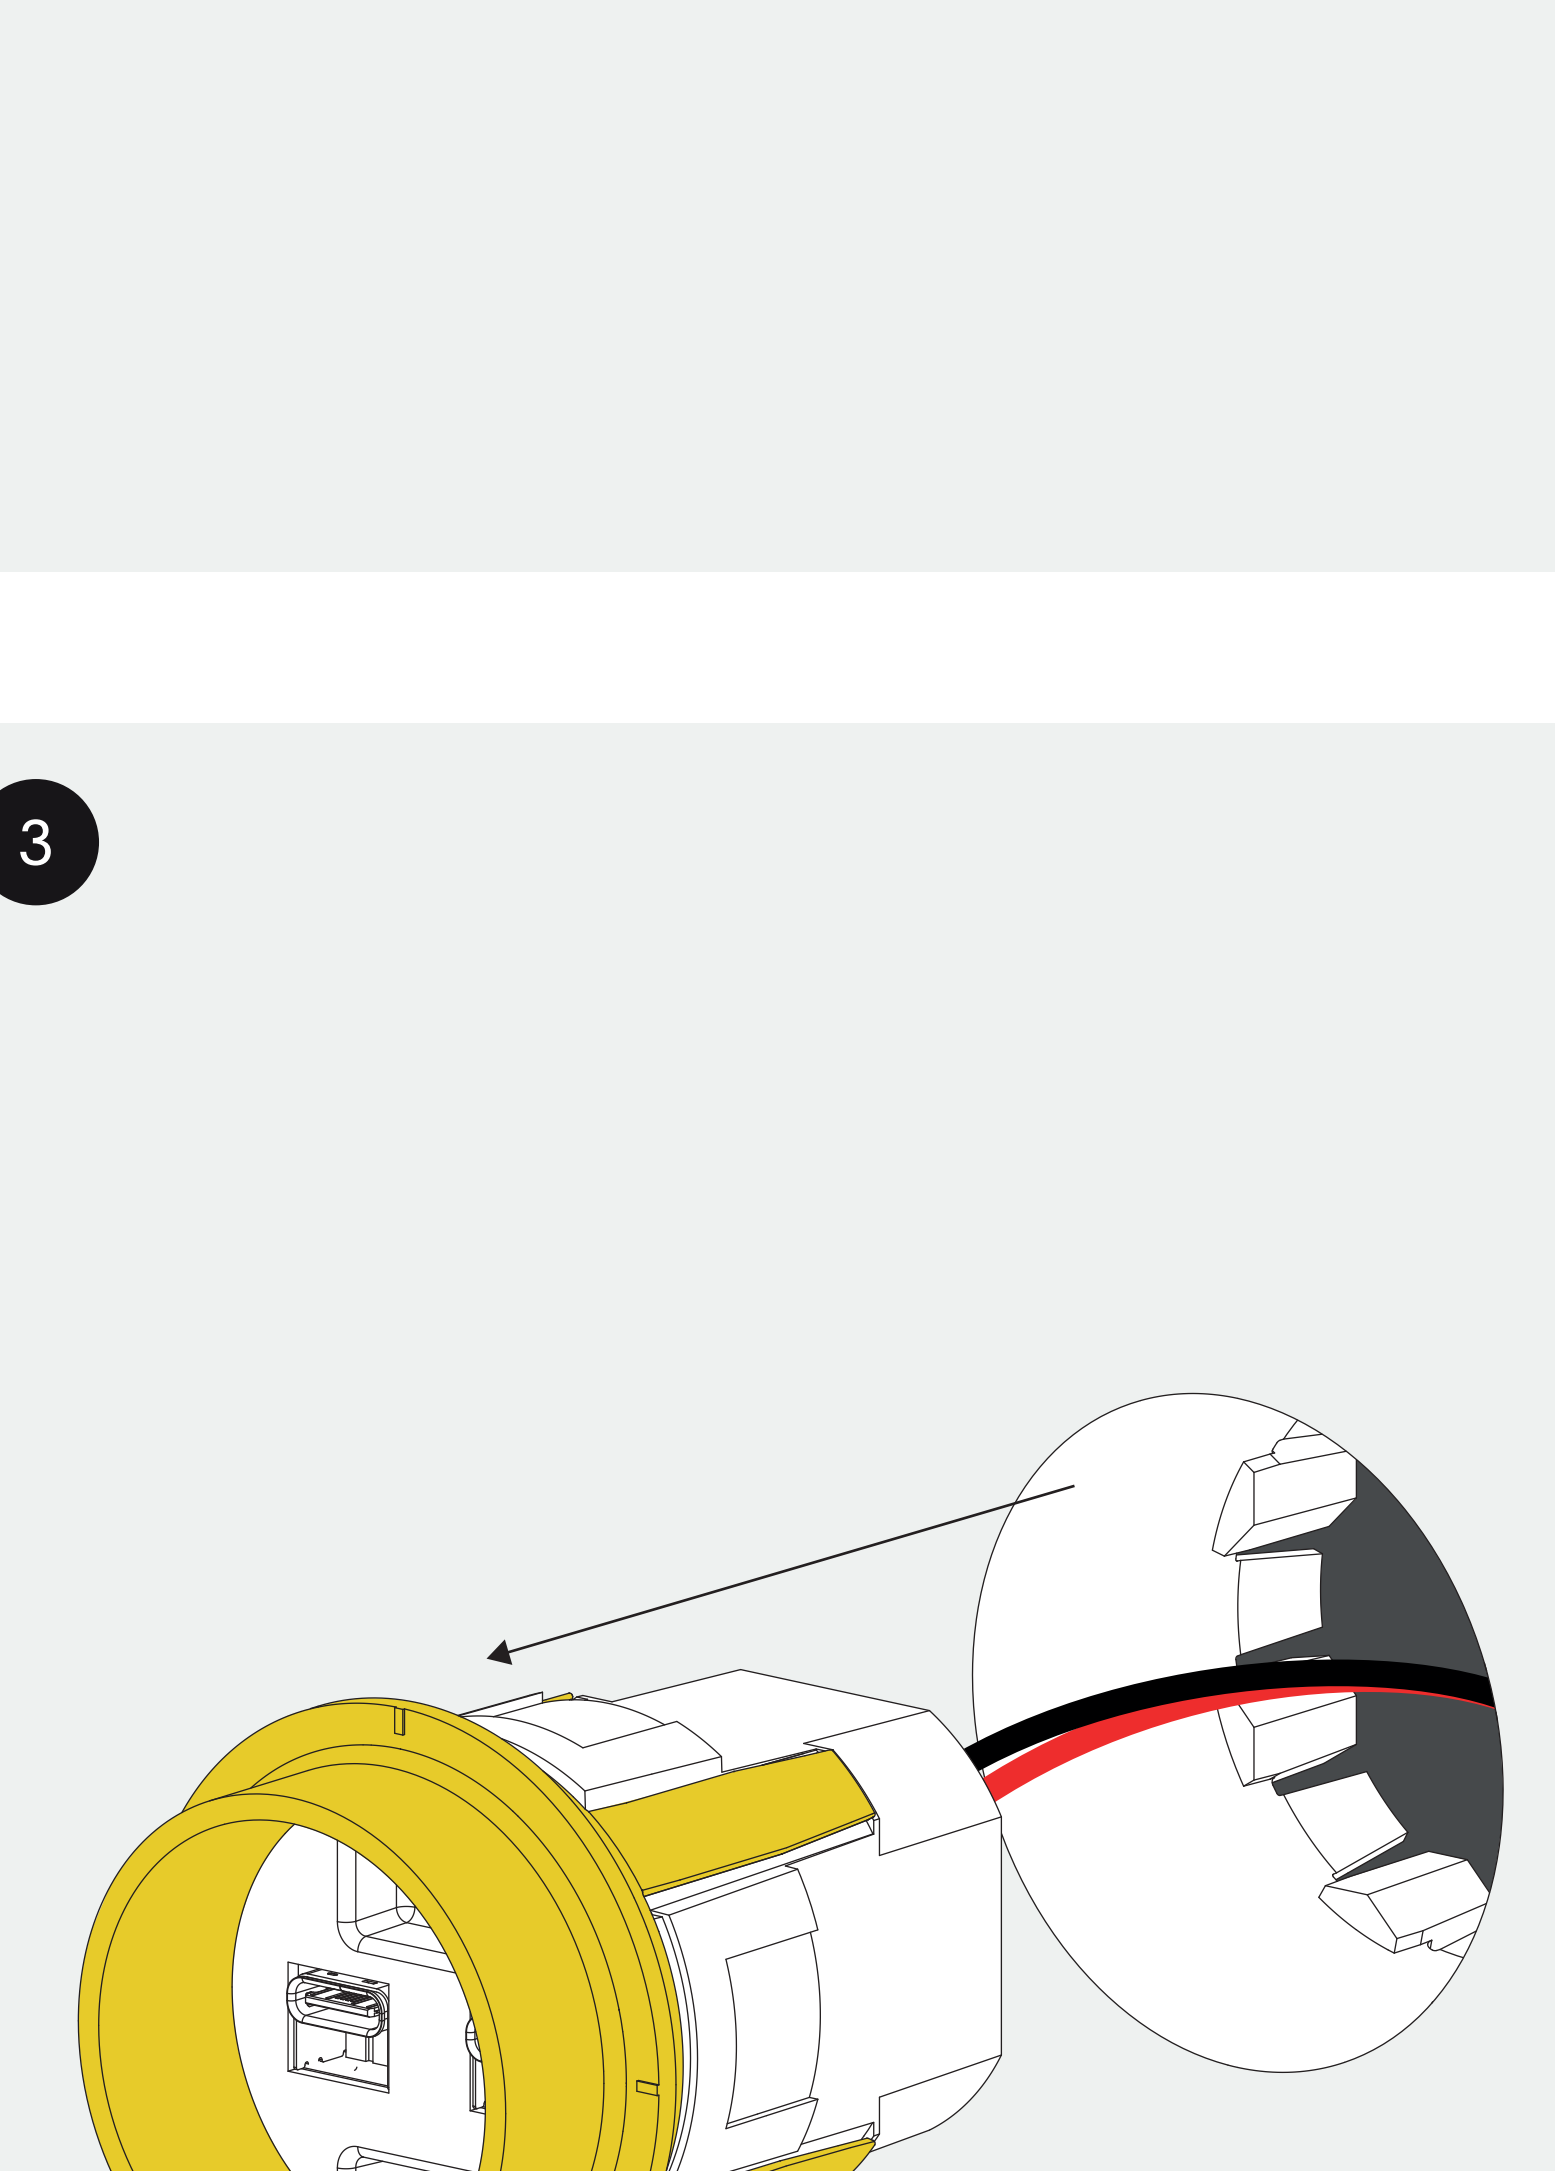

USB-C 2X (30W) installation instruction

1

2

3

4

5

6

POWER ON

for removal

1

POWER OFF

2

3

thank you for choosing rond