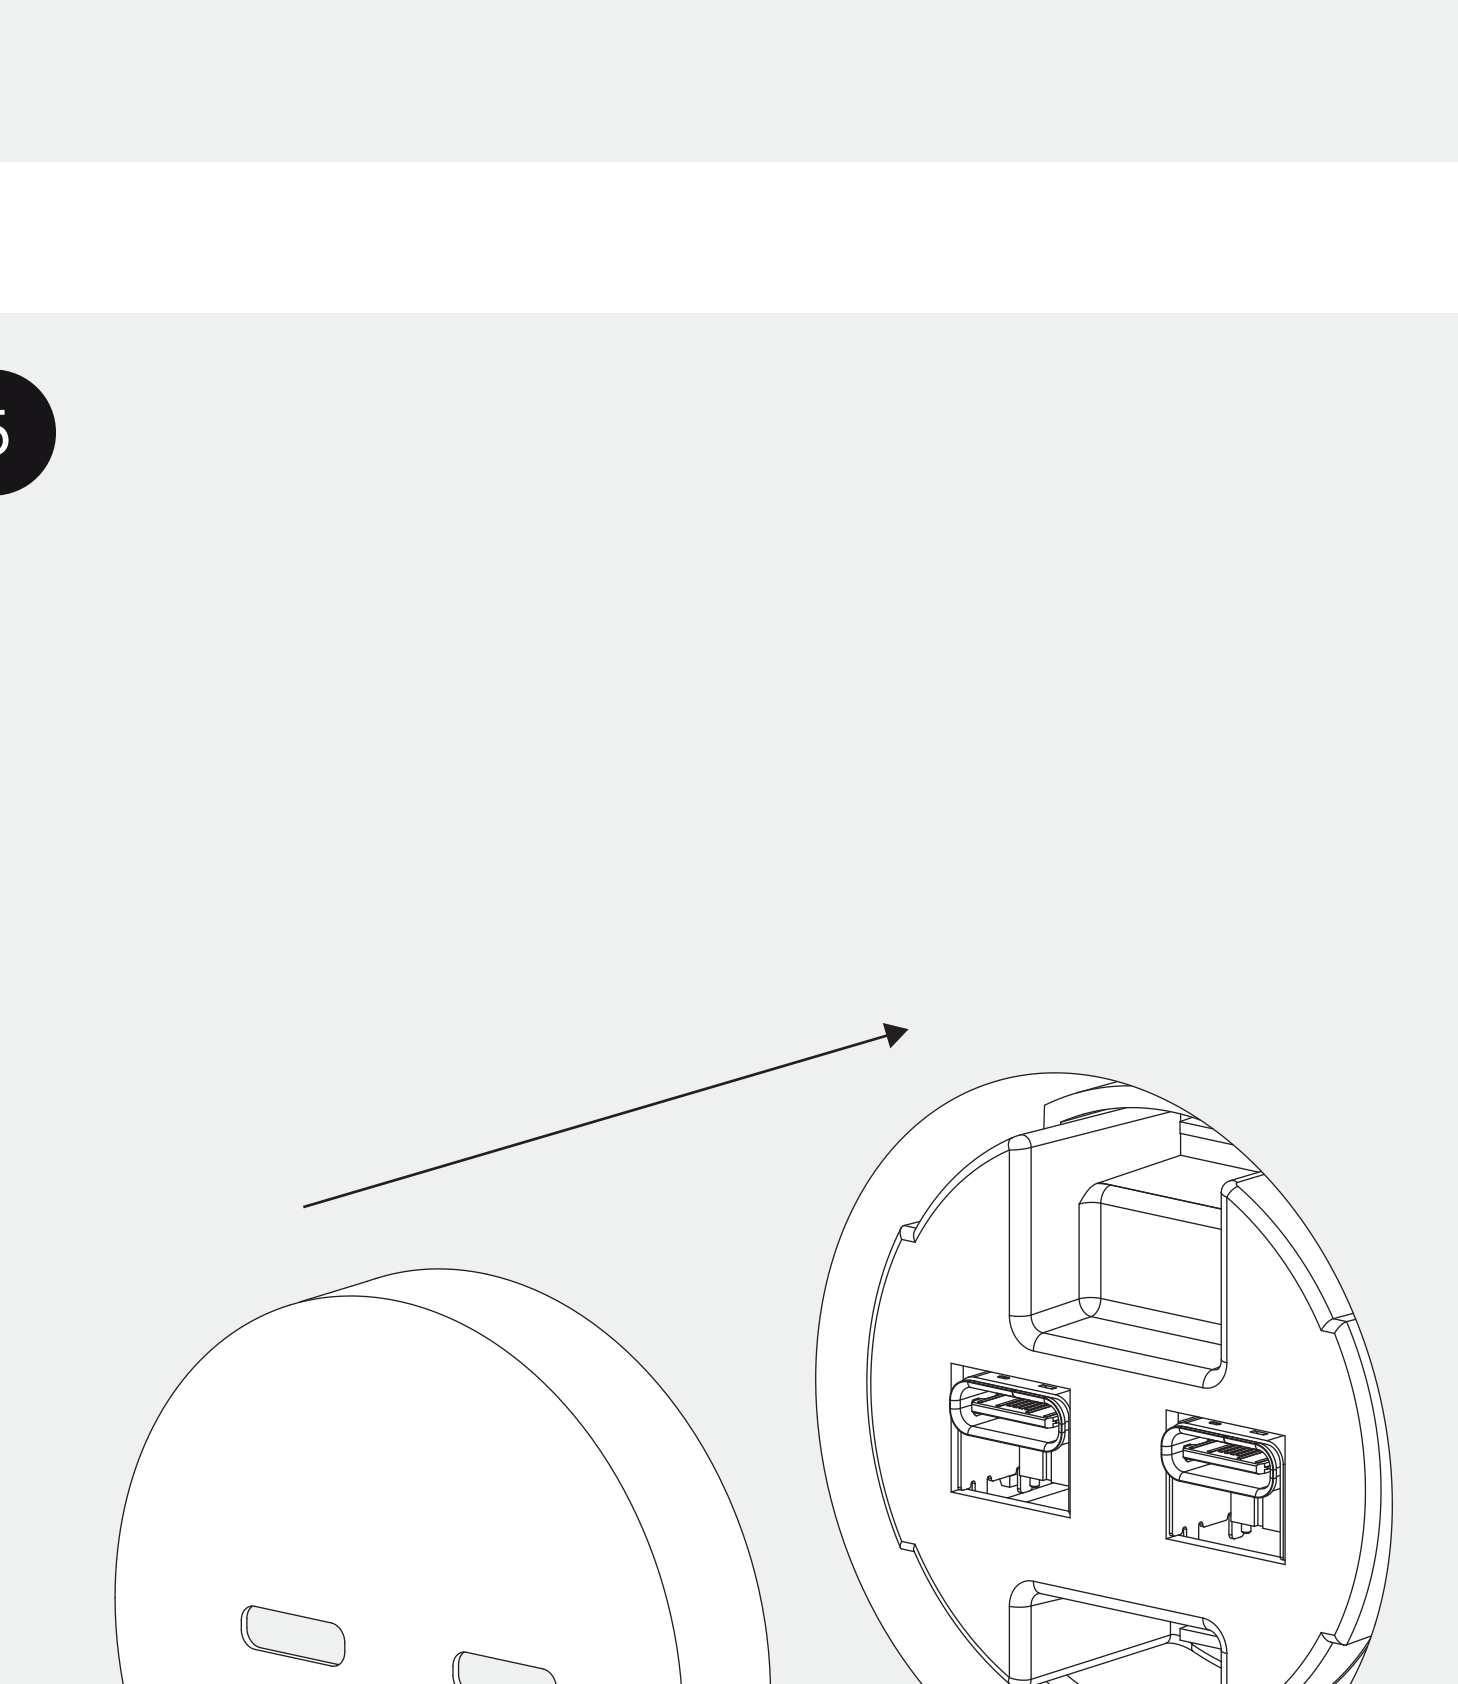

USB-C 2X (30W) installation instruction

1

2

3

4

5

6

POWER ON

for removal

1

POWER OFF

2

3

thank you for choosing rond